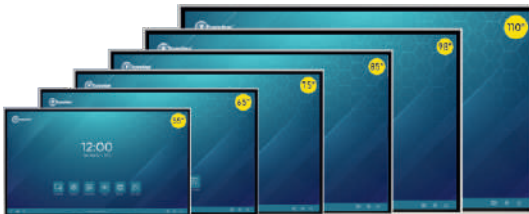

55" to 110"
SCREEN SIZE

**Widest range of sizes to
suit Various requirements**