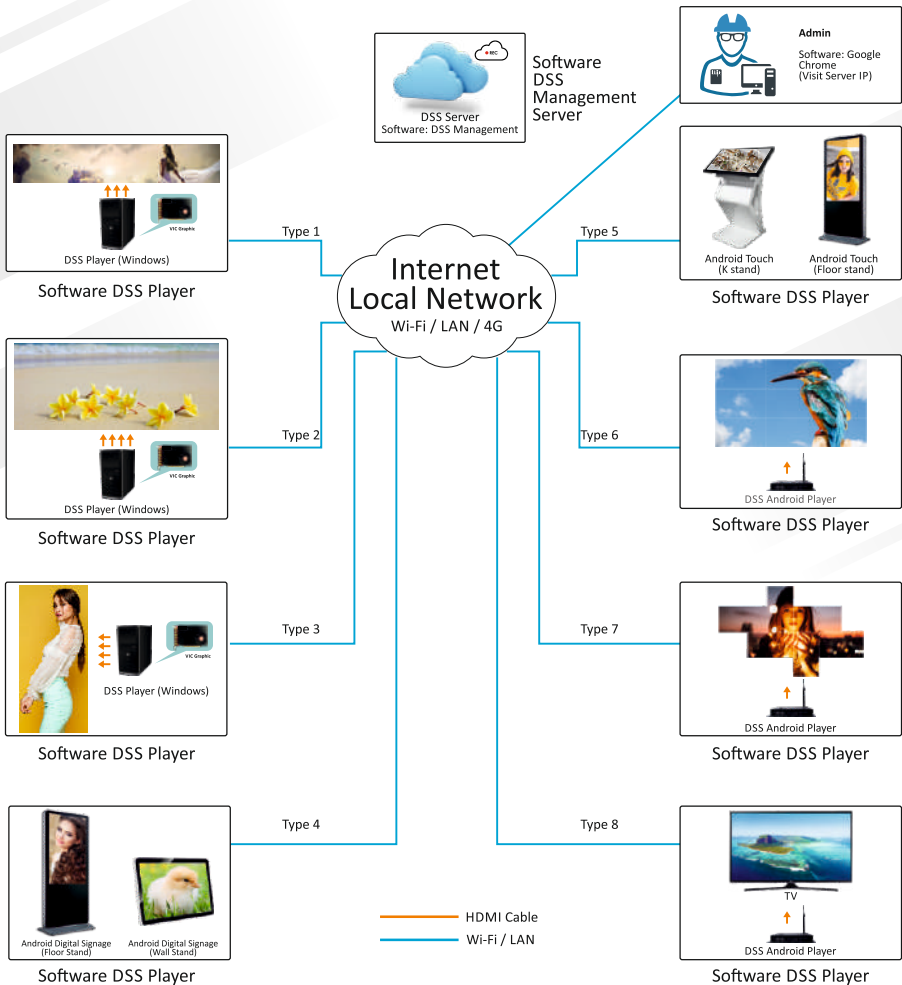

3D Joystick

Local / Remote Sub-center

Monitor Client

Surveillance Device (Onvif, RTSP, Other Brand)

IVPM Controller

- Full-featured CCTV wall controller
- Max Display 1920pcs IP cameras
- Manage Up to 12Mega Pixel IPC
- Merge, Overlap, Create window, Split, Zoom
- Split Mode of Each Display
- Tour Mode of cameras
- Loop View of cameras: Whole Video Wall Loop, Display Loop, Split Window Loop
- IPC, NVR, DVR and HDMI connectivity
- Control PTZ Cameras by Joystick or Software
- Playback Record of NVR/DVR in Software
- Designed for continuous duty cycle

HDMI Distributor

- Display Multiple NVR/DVR Units of any brand on a Video Wall
- Various Display modes to merge Video Wall Monitors to Create Large Display
- Control Various Display Modes Using Remote Control or PC Client Software
- Video Wall Resolution : 1920 X 1080, 3840 X 2160
- Multiple Input Types : HDMI/VGA/DVI
- Recommended Video Wall Size : 3X3 / 3X4 / 4x4

DSS Player Box for Video Wall

- Convert any HDMI Screen into Digital Signage
- 4K HDMI Output
- Built in Android OS
- Multi language
- DSS Management Software to manage up to 200 signages
- SD Card slot for storage expansion
- Designed for continuous duty cycle
- Play video, picture, PPT, word, Excel, Web etc.
- Supports Scheduled Programming

| TV Wall Controller

- Embedded controller without operation system
- Output Port Resolution of Each Port is 1920x1080
- HDMI, VGA, AV Multiple Input type
- Input Port Resolution is max 1920x1080
- 4xHDMI Output Ports
- Play Video, Picture of USB Disk
- Quick reboot and shutdown
- Response Time <1ms
- Remote Control and Keyboard Control
- Redundant Power Supply Option