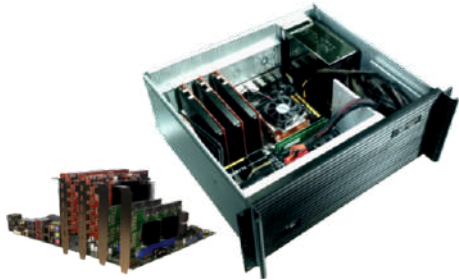

VIC Graphics Controller

- View up to 500 CCTV Camera
- 5MP Camera Support
- Support all ONVIF IP Camera, NVR & DVR
- Multiple User Management
- Video Management Software lifetime Subscription
- Convert Regular TV sets into Video Wall