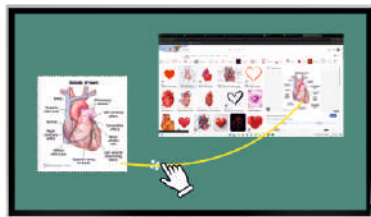

Anti Glare
Screen

4K UHD
Resolution

20 Point
Multi Touch

Easy Mind
Mapping

Smart OCR feature in
Multiple Indian Languages

Infinite White Board with
Palm Rest Writing feature

Auto Shape Recognition with
AI Based Clipart Suggestions

Smart Split Screen with
Dual OS (Android + Windows)

Smart Triple Pen Mode
Fine Tip | Thick Tip | Finger Tip

Smart Hand & Touch Gestures
for various operations & functions

Built-in Customizable
App Market

Easy Drag-n-Drop from browser
with Auto Text Recognition

Wireless Screen Sharing for
up to 9 various devices

Easy Screen Rotation
Portrait to Landscape

55" to 110"
SCREEN SIZE

**Widest range of sizes to
suit Various requirements**

- Engage Every Student
- Track Progress Easily
- Assess Student Understanding
- Transmit Widely & Stably
- No Installation Required
- Full Featured Software

| Video Wall Monitors

VIBRANT, VIVID AND VERSATILE