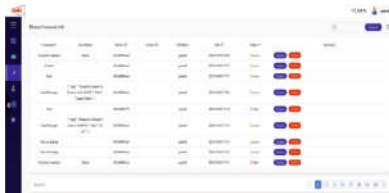

alerts or notifications to single / group of devices