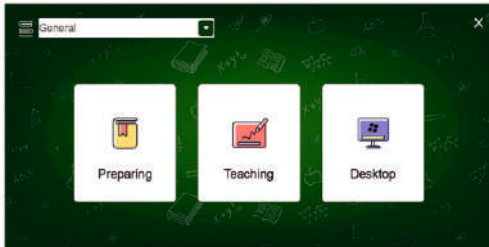

FASCINATING, FUNCTIONAL AND FLEXIBLE FEATURES

- Engage Students With Fun Activities
- Intuitive 4k And User Friendly Ui
- Embedded Document Camera Function
- Page Roaming For Easy Presentation
- Abundant Resources & Subject Tools
- Intelligent Hand Gesture Recognition
- Customizable Content
- 14000+ Vector Graphics
- Writing Tools & Hand Gestures
- Built In Lecture & Lesson Creator

Education App For Interactive Flat Panels