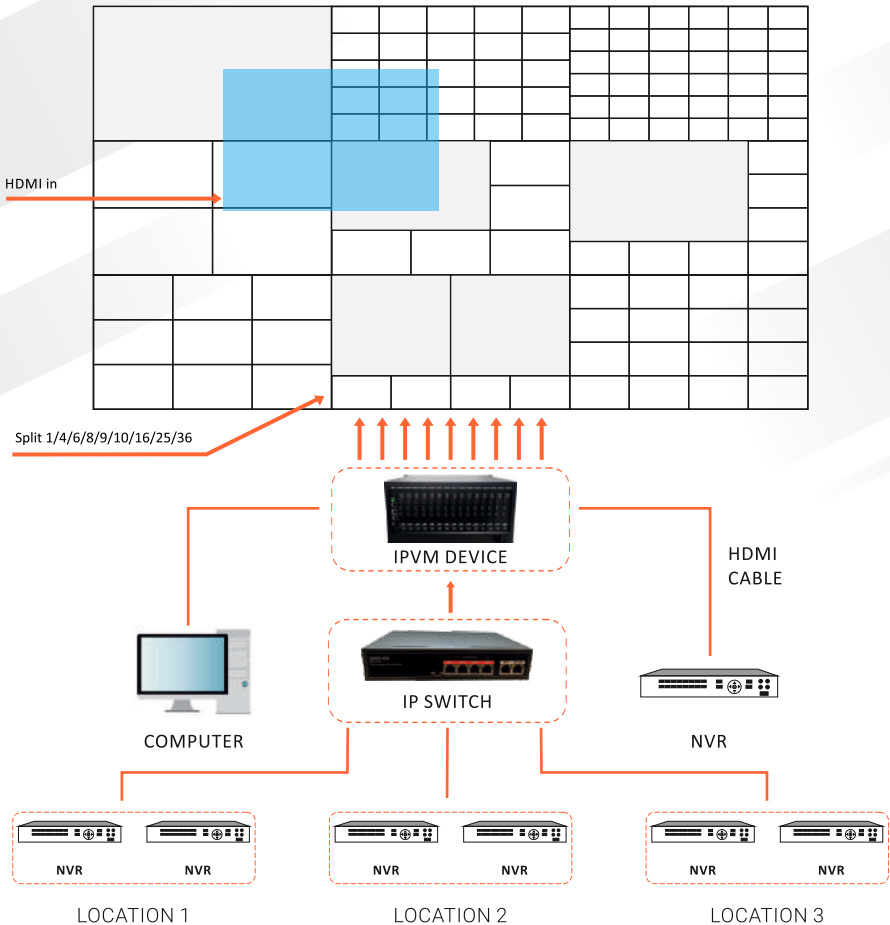

- Matrix from 1x2 up to 20x20
- Widely used in CCTV Control Room, Education & Research Center
- Used for Conferencing and Presentation
- Setup with Multiple Input & Output view of PC, Mobile, Video, CCTV etc at a time
- Available in 49" & 55" Sizes with 0.8 / 1.8 / 3.5 mm Bezel Size

SYNC Display

Windows, Android, Apple Device Sync Display in Video Wall by WiFi

Digital Signage Devices

EVCM8400

Input + Output < 60port
Power Redundant Option
Size: 2.5U, 4U, 7U

Local Control

Remote Control

3D Joystick

Local / Remote Sub-center

Monitor Client

Surveillance Device (Onvif, RTSP, Other Brand)

IVPM Controller

- Full-featured CCTV wall controller
- Max Display 1920pcs IP cameras
- Manage Up to 12Mega Pixel IPC
- Merge, Overlap, Create window, Split, Zoom
- Split Mode of Each Display
- Tour Mode of cameras
- Loop View of cameras: Whole Video Wall Loop, Display Loop, Split Window Loop
- IPC, NVR, DVR and HDMI connectivity
- Control PTZ Cameras by Joystick or Software
- Playback Record of NVR/DVR in Software
- Designed for continuous duty cycle

HDMI Distributor

- Display Multiple NVR/DVR Units of any brand on a Video Wall
- Various Display modes to merge Video Wall Monitors to Create Large Display
- Control Various Display Modes Using Remote Control or PC Client Software
- Video Wall Resolution : 1920 X 1080, 3840 X 2160
- Multiple Input Types : HDMI/VGA/DVI
- Recommended Video Wall Size : 3X3 / 3X4 / 4x4