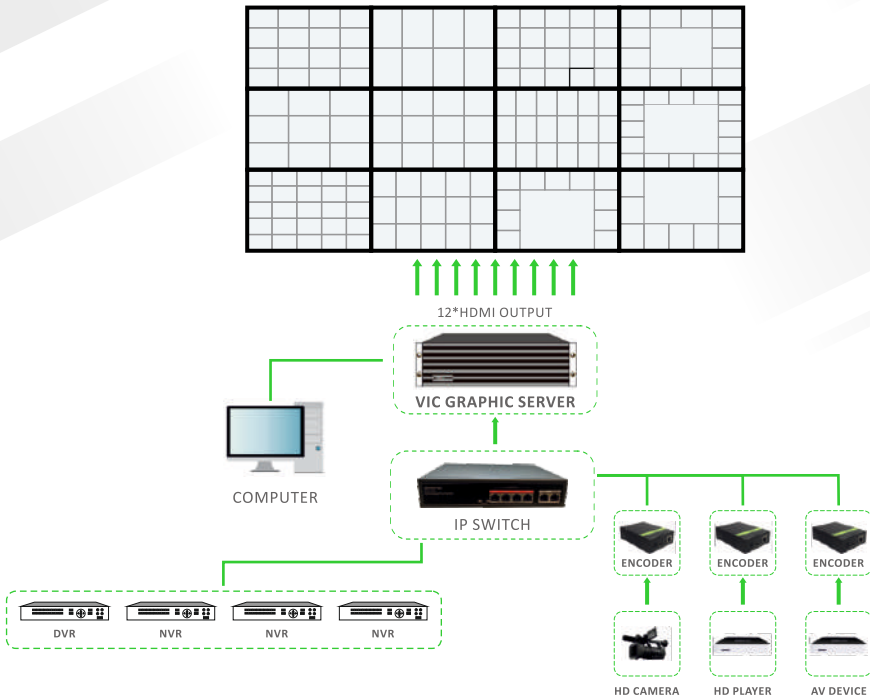

Trueview LCD Video Wall Monitors are built with high quality industrial grade components for 24x7 usage. Best suitable for control rooms, airports, shopping malls, stadiums, and other large public venues these video wall monitors can be customized to suit any infrastructure, any business or even entertainment centric experiential requirements.

- Matrix from 1x2 up to 20x20
- Widely used in CCTV Control Room, Education & Research Center
- Used for Conferencing and Presentation
- Setup with Multiple Input & Output view of PC, Mobile, Video, CCTV etc at a time
- Available in 49" & 55" Sizes with 0.8 / 1.8 / 3.5 mm Bezel Size

VIC Graphics Controller

- View up to 500 CCTV Camera
- 5MP Camera Support
- Support all ONVIF IP Camera, NVR & DVR
- Multiple User Management
- Video Management Software lifetime Subscription
- Convert Regular TV sets into Video Wall

EVCM Controller

- Powerful Controller which works with Three Operating System: Windows, Android, Linux OS
- Easy to use EVCM Control Software
- Merge, Overlap, Split, Zoom, Intercom
- Multiple input signal types
- Redundant Power Supply
- PTZ control on Video Wall
- Adjustable Text Scrolling bar