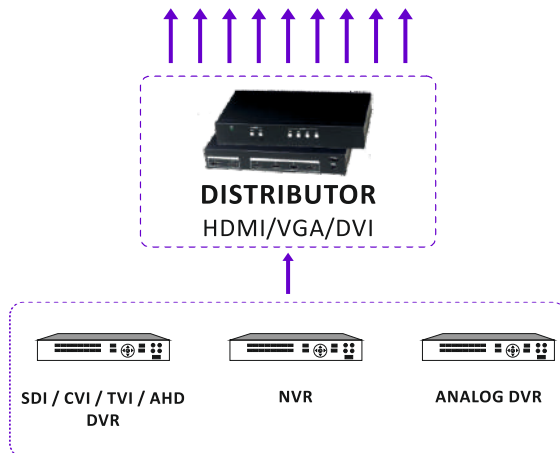

SYNC Display

Windows, Android, Apple Device Sync Display in Video Wall by WiFi

Digital Signage Devices

EVCM8400

Input + Output < 60port
Power Redundant Option
Size: 2.5U, 4U, 7U

Local Control

Remote Control

3D Joystick

Local / Remote Sub-center

Monitor Client

Surveillance Device (Onvif, RTSP, Other Brand)

IVPM Controller

- Full-featured CCTV wall controller
- Max Display 1920pcs IP cameras
- Manage Up to 12Mega Pixel IPC
- Merge, Overlap, Create window, Split, Zoom
- Split Mode of Each Display
- Tour Mode of cameras
- Loop View of cameras: Whole Video Wall Loop, Display Loop, Split Window Loop
- IPC, NVR, DVR and HDMI connectivity
- Control PTZ Cameras by Joystick or Software
- Playback Record of NVR/DVR in Software
- Designed for continuous duty cycle

HDMI Distributor

- Display Multiple NVR/DVR Units of any brand on a Video Wall
- Various Display modes to merge Video Wall Monitors to Create Large Display
- Control Various Display Modes Using Remote Control or PC Client Software
- Video Wall Resolution : 1920 X 1080, 3840 X 2160
- Multiple Input Types : HDMI/VGA/DVI
- Recommended Video Wall Size : 3X3 / 3X4 / 4x4

DSS Player Box for Video Wall

- Convert any HDMI Screen into Digital Signage
- 4K HDMI Output
- Built in Android OS
- Multi language
- DSS Management Software to manage up to 200 signages
- SD Card slot for storage expansion
- Designed for continuous duty cycle
- Play video, picture, PPT, word, Excel, Web etc.
- Supports Scheduled Programming