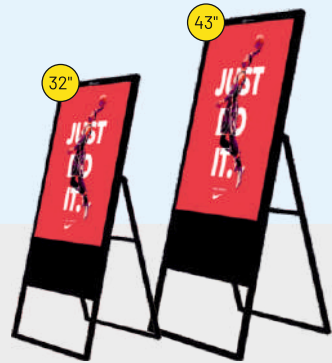

Movable Stand for IFPD

- Easy to assemble
- Wheels for free movement
- Integrated Shelf
- Suitable for 55" to 98" Screens

FASCINATING, FUNCTIONAL AND FLEXIBLE FEATURES

- Engage Students With Fun Activities
- Intuitive 4k And User Friendly Ui
- Embedded Document Camera Function
- Page Roaming For Easy Presentation
- Abundant Resources & Subject Tools
- Intelligent Hand Gesture Recognition
- Customizable Content
- 14000+ Vector Graphics
- Writing Tools & Hand Gestures
- Built In Lecture & Lesson Creator

4K LCD Digital Signages

Floor Standing Digital Signages

- Web Based Interface
- 4K Commercial Grade LCD Panel
- Full Face Toughened Glass Panel
- Free Cloud Based Content Management Software

Wall Mount Digital Signages

- Web Based Interface
- 4K Commercial Grade LCD Panel
- Free Cloud Based Content Management Software
- Portrait & Landscape Installation

Digital Signage Cloud Based Software Features

- Flexible layout patterns
- Displays videos, images, documents, web pages
- Manage role, user, terminal group, scheduling
- Remote content control access

- Light weight folding stand
- Ideal for restaurants, cafes, and hospitality industry
- Suitable for welcome boards at entry locations

Stretch Type Digital Signage

- 500cd/m² brightness for indoor display
- Touch and non-touch models available
- Non toughened glass display
- Ideal for shelves and display racks in malls and showrooms
- Available in various sizes & aspect ratios