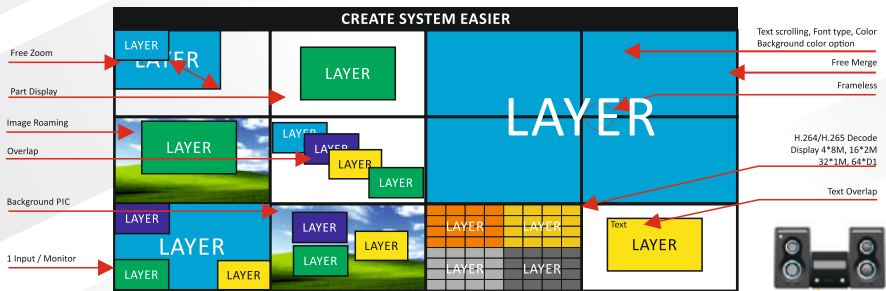

EVCM Controller

- Powerful Controller which works with Three Operating System: Windows, Android, Linux OS
- Easy to use EVCM Control Software
- Merge, Overlap, Split, Zoom, Intercom
- Multiple input signal types
- Redundant Power Supply
- PTZ control on Video Wall
- Adjustable Text Scrolling bar