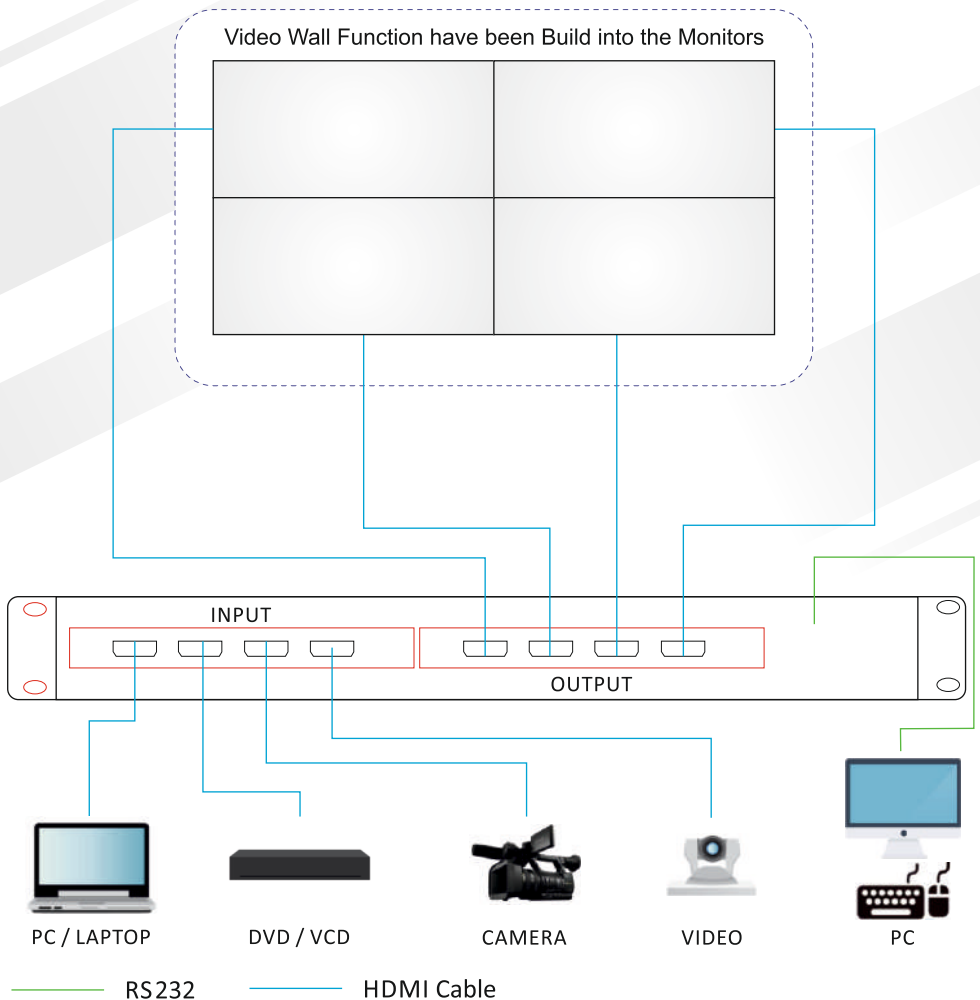

HDMI Matrix

- Continuous 24x7 Working
- Fast Response Time
- Upto 15M HDMI Input/Output Transmission
- Quickly Restore and Power Failure Restart
- RS-232 Protocol Communication
- Multiple Control Option : Keyboard, Remote Control, Software Control
- SMD Technology with ESD Protection
- Designed for continuous duty cycle