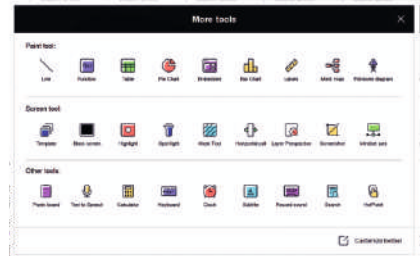

FASCINATING, FUNCTIONAL AND FLEXIBLE FEATURES

- Engage Students With Fun Activities
- Intuitive 4k And User Friendly Ui
- Embedded Document Camera Function
- Page Roaming For Easy Presentation
- Abundant Resources & Subject Tools
- Intelligent Hand Gesture Recognition
- Customizable Content
- 14000+ Vector Graphics
- Writing Tools & Hand Gestures
- Built In Lecture & Lesson Creator

Education App For Interactive Flat Panels