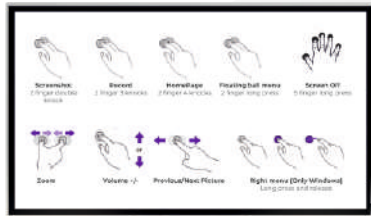

Anti Glare
Screen

4K UHD
Resolution

20 Point
Multi Touch

Easy Mind
Mapping

Smart OCR feature in
Multiple Indian Languages

Infinite White Board with
Palm Rest Writing feature

Auto Shape Recognition with
AI Based Clipart Suggestions

Smart Split Screen with
Dual OS (Android + Windows)

Smart Triple Pen Mode
Fine Tip | Thick Tip | Finger Tip

Smart Hand & Touch Gestures
for various operations & functions

Built-in Customizable
App Market

- Engage Every Student
- Track Progress Easily
- Assess Student Understanding
- Transmit Widely & Stably
- No Installation Required
- Full Featured Software

| Video Wall Monitors

VIBRANT, VIVID AND VERSATILE