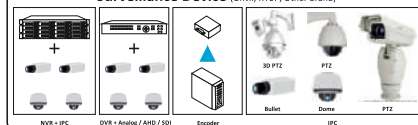

3D Joystick

Local / Remote Sub-center

Monitor Client

Surveillance Device (Onvif, RTSP, Other Brand)