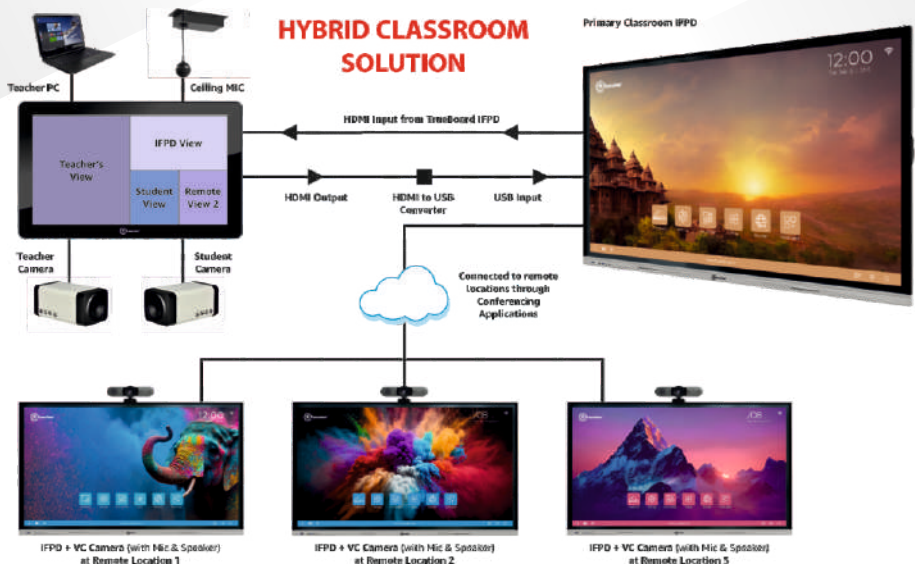

- Web Based Interface
- Full HD Display Panel
- Metal Housing
- Free Cloud Based Content Management Software

E-Series A-Type Digital Signage

- Light weight folding stand
- Ideal for restaurants, cafes, and hospitality industry
- Suitable for welcome boards at entry locations

Smart Lecture Capture System

- One-touch Recording And Broadcasting.
- 6 Screen Layout Modes For Various Scenarios.
- Intelligent Panorama & Close-up Switch Function.
- Supports Instant Image Positioning.
- Built-in Disk Recording Protection Strategy.
- Smooth And Stable Live Broadcast Service.
- Wear-resistant Capacitive Touch Technology.

HDMI Distributor

- Display Multiple NVR/DVR Units of any brand on a Video Wall
- Various Display modes to merge Video Wall Monitors to Create Large Display
- Control Various Display Modes Using Remote Control or PC Client Software
- Video Wall Resolution : 1920 X 1080, 3840 X 2160
- Multiple Input Types : HDMI/VGA/DVI
- Recommended Video Wall Size : 3X3 / 3X4 / 4x4