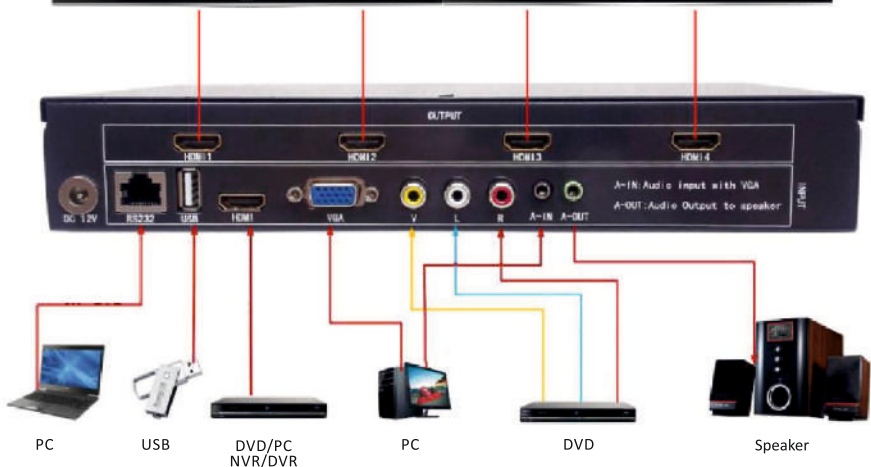

3D Joystick

Local / Remote Sub-center

Monitor Client

Surveillance Device (Onvif, RTSP, Other Brand)

IVPM Controller

- Full-featured CCTV wall controller
- Max Display 1920pcs IP cameras
- Manage Up to 12Mega Pixel IPC
- Merge, Overlap, Create window, Split, Zoom
- Split Mode of Each Display
- Tour Mode of cameras
- Loop View of cameras: Whole Video Wall Loop, Display Loop, Split Window Loop
- IPC, NVR, DVR and HDMI connectivity
- Control PTZ Cameras by Joystick or Software
- Playback Record of NVR/DVR in Software
- Designed for continuous duty cycle

HDMI Distributor

- Display Multiple NVR/DVR Units of any brand on a Video Wall
- Various Display modes to merge Video Wall Monitors to Create Large Display
- Control Various Display Modes Using Remote Control or PC Client Software
- Video Wall Resolution : 1920 X 1080, 3840 X 2160
- Multiple Input Types : HDMI/VGA/DVI
- Recommended Video Wall Size : 3X3 / 3X4 / 4x4

DSS Player Box for Video Wall

- Convert any HDMI Screen into Digital Signage
- 4K HDMI Output
- Built in Android OS
- Multi language
- DSS Management Software to manage up to 200 signages
- SD Card slot for storage expansion
- Designed for continuous duty cycle
- Play video, picture, PPT, word, Excel, Web etc.
- Supports Scheduled Programming

| TV Wall Controller

- Embedded controller without operation system
- Output Port Resolution of Each Port is 1920x1080
- HDMI, VGA, AV Multiple Input type
- Input Port Resolution is max 1920x1080
- 4xHDMI Output Ports
- Play Video, Picture of USB Disk
- Quick reboot and shutdown
- Response Time <1ms
- Remote Control and Keyboard Control
- Redundant Power Supply Option