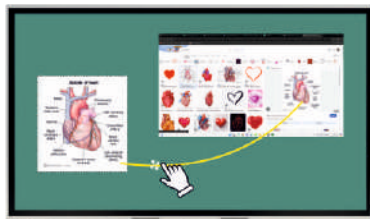

Smart Split Screen with  
Dual OS (Android + Windows)

Smart Triple Pen Mode  
Fine Tip | Thick Tip | Finger Tip

Smart Hand & Touch Gestures  
for various operations & functions

Built-in Customizable  
App Market

Easy Drag-n-Drop from browser  
with Auto Text Recognition

**Wireless Screen Sharing** for up to 9 various devices

**Easy Screen Rotation**  
Portrait to Landscape

**55" to 110"**  
SCREEN SIZE

Widest range of sizes to suit Various requirements

# MASTERFUL AND METICULOUS MANAGEMENT

Interactive Device Management System

- Remote Real-time Screen Control / View / Screenshot
- Application Management - Enable / Disable / Run / Uninstall
- Adjust Parameters - Brightness, Volume, Source, Languages
- Power management - Turn On/Off, Restart, Display On/Off
- Screen Lock Management - Lock, Un-Lock, Set Screen Lock
- Device-level usage history and reports