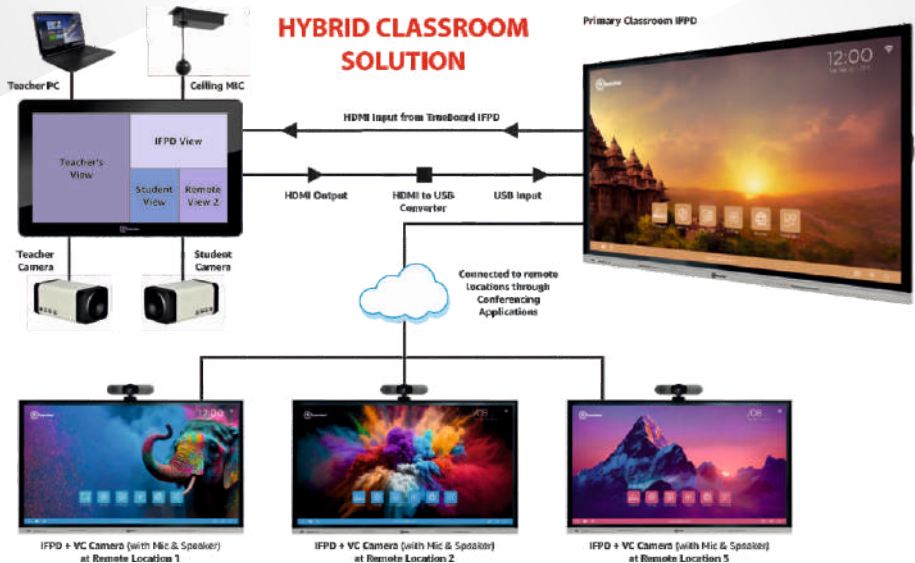

CAPACIOUS AND CLEVER CAPTURING

Smart Lecture Capture System

- One-touch Recording And Broadcasting.
- 6 Screen Layout Modes For Various Scenarios.
- Intelligent Panorama & Close-up Switch Function.
- Supports Instant Image Positioning.
- Built-in Disk Recording Protection Strategy.
- Smooth And Stable Live Broadcast Service.
- Wear-resistant Capacitive Touch Technology.