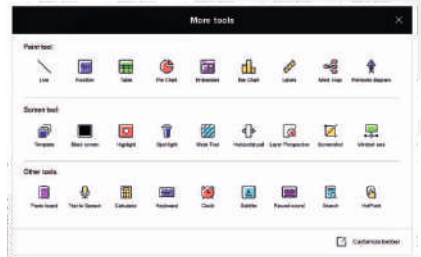

TRUEBOARD

Education App For Interactive Flat Panels