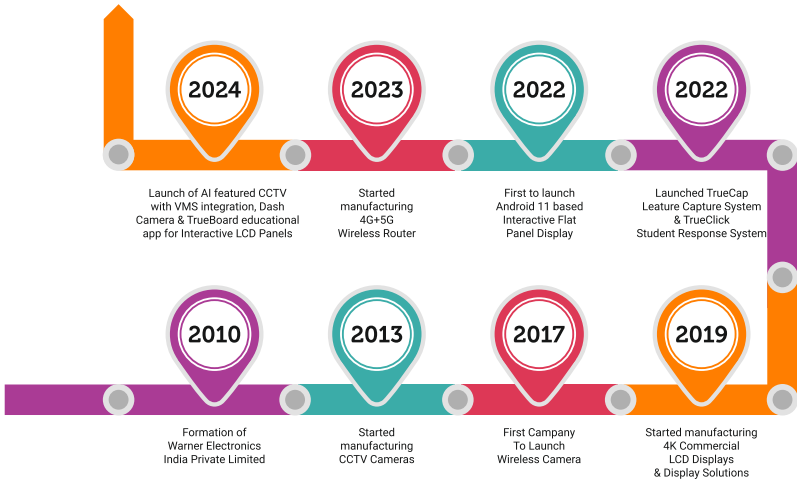

# PRODUCT CATALOGUE

| CCTV | AiO Interactive Flat Panel Displays  
| Commercial LCD Displays | Display Solutions

*Innovating for a promising tomorrow*

- Awards & Accolades -

## The Strength

Warner's facility is a state of the art manufacturing setup with in house SMT Line, Auto CNC Machines, Advanced R&D Facilities, High Capacity Production Lines and a full fledged admin block. The new facility is proposed to be one of the largest and the best Electronic Manufacturing Setups in Central India.