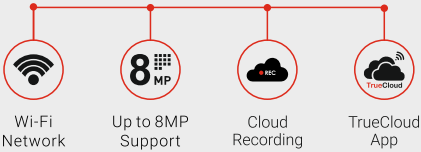

Plug
and
Play

256GB Micro
SD Card

iOS &
Android

Max 6TB
Hardisk

USB

HDMI

Audio

LAN