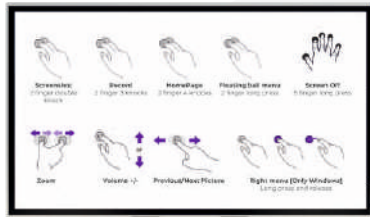

Smart Split Screen with  
Dual OS (Android + Windows)

Smart Triple Pen Mode  
Fine Tip | Thick Tip | Finger Tip

Smart Hand & Touch Gestures  
for various operations & functions

Built-in Customizable  
App Market