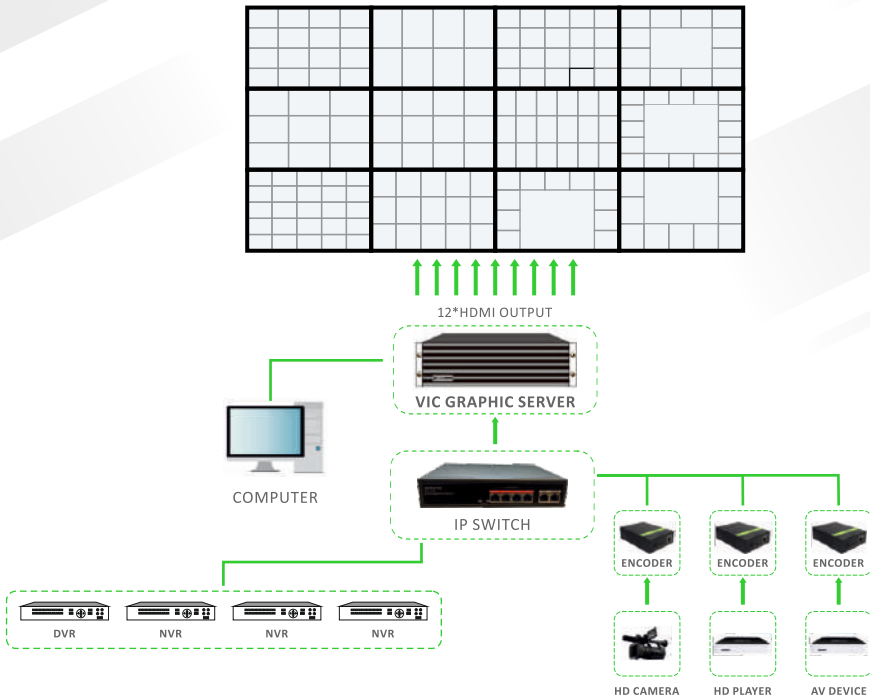

- Matrix from 1x2 up to 20x20
- Widely used in CCTV Control Room, Education & Research Center
- Used for Conferencing and Presentation
- Setup with Multiple Input & Output view of PC, Mobile, Video, CCTV etc at a time
- Available in 49" & 55" Sizes with 0.8 / 1.8 / 3.5 mm Bezel Size

# EVCM Controller

- Powerful Controller which works with Three Operating System: Windows, Android, Linux OS
- Easy to use EVCM Control Software
- Merge, Overlap, Split, Zoom, Intercom
- Multiple input signal types
- Redundant Power Supply
- PTZ control on Video Wall
- Adjustable Text Scrolling bar