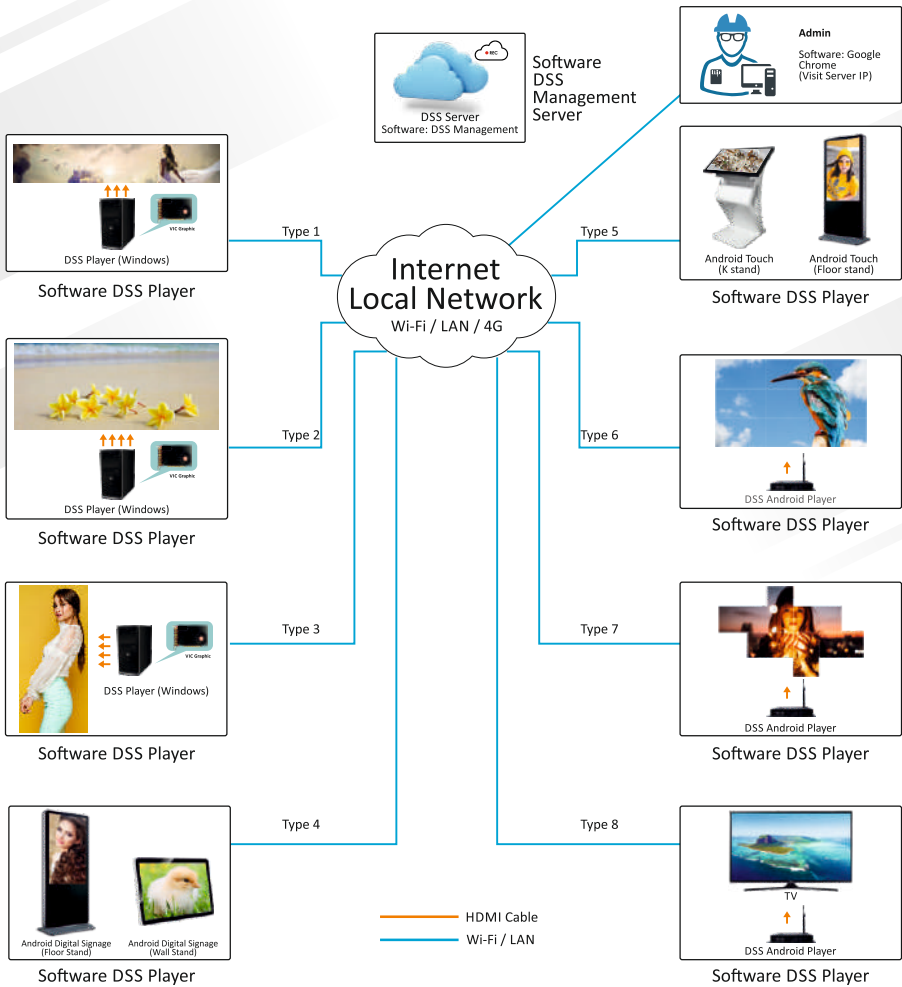

# IVPM Controller

- Full-featured CCTV wall controller
- Max Display 1920pcs IP cameras
- Manage Up to 12Mega Pixel IPC
- Merge, Overlap, Create window, Split, Zoom
- Split Mode of Each Display
- Tour Mode of cameras
- Loop View of cameras: Whole Video Wall Loop, Display Loop, Split Window Loop
- IPC, NVR, DVR and HDMI connectivity
- Control PTZ Cameras by Joystick or Software
- Playback Record of NVR/DVR in Software
- Designed for continuous duty cycle

# HDMI Distributor

- Display Multiple NVR/DVR Units of any brand on a Video Wall
- Various Display modes to merge Video Wall Monitors to Create Large Display
- Control Various Display Modes Using Remote Control or PC Client Software
- Video Wall Resolution : 1920 X 1080, 3840 X 2160
- Multiple Input Types : HDMI/VGA/DVI
- Recommended Video Wall Size : 3X3 / 3X4 / 4x4

# HDMI Matrix

- Continuous 24x7 Working
- Fast Response Time
- Upto 15M HDMI Input/Output Transmission
- Quickly Restore and Power Failure Restart
- RS-232 Protocol Communication
- Multiple Control Option : Keyboard, Remote Control, Software Control
- SMD Technology with ESD Protection
- Designed for continuous duty cycle

# DSS Player Box for Video Wall

- Convert any HDMI Screen into Digital Signage
- 4K HDMI Output
- Built in Android OS
- Multi language
- DSS Management Software to manage up to 200 signages
- SD Card slot for storage expansion
- Designed for continuous duty cycle
- Play video, picture, PPT, word, Excel, Web etc.
- Supports Scheduled Programming