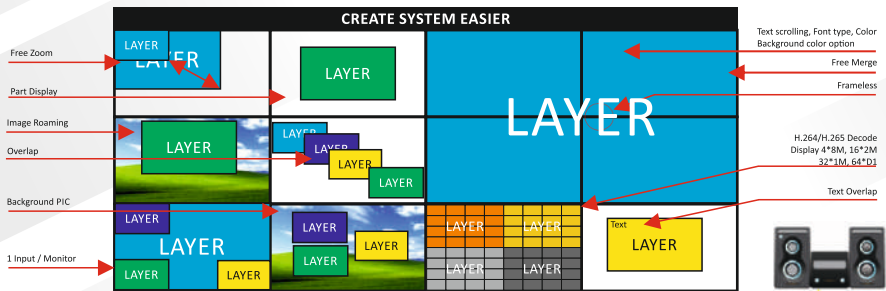

EVCM Controller

- Powerful Controller which works with Three Operating System: Windows, Android, Linux OS
- Easy to use EVCM Control Software
- Merge, Overlap, Split, Zoom, Intercom
- Multiple input signal types
- Redundant Power Supply
- PTZ control on Video Wall
- Adjustable Text Scrolling bar