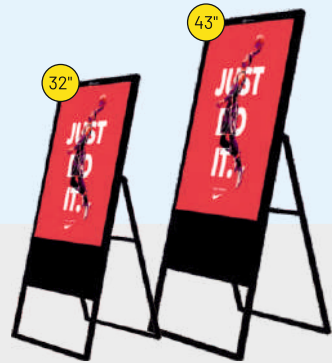

A-Type Digital Signage

- Light weight folding stand
- Ideal for restaurants, cafes, and hospitality industry
- Suitable for welcome boards at entry locations