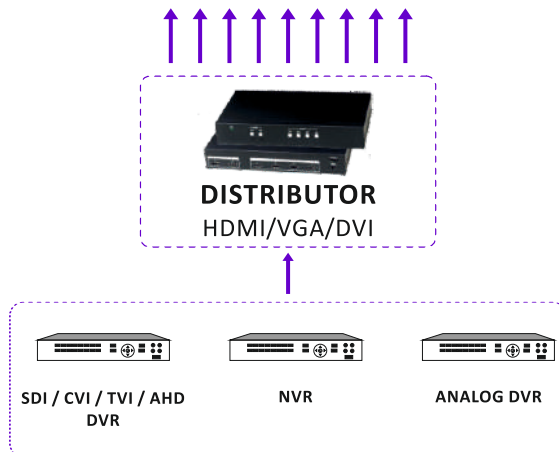

HDMI Distributor

- Display Multiple NVR/DVR Units of any brand on a Video Wall
- Various Display modes to merge Video Wall Monitors to Create Large Display
- Control Various Display Modes Using Remote Control or PC Client Software
- Video Wall Resolution : 1920 X 1080, 3840 X 2160
- Multiple Input Types : HDMI/VGA/DVI
- Recommended Video Wall Size : 3X3 / 3X4 / 4x4