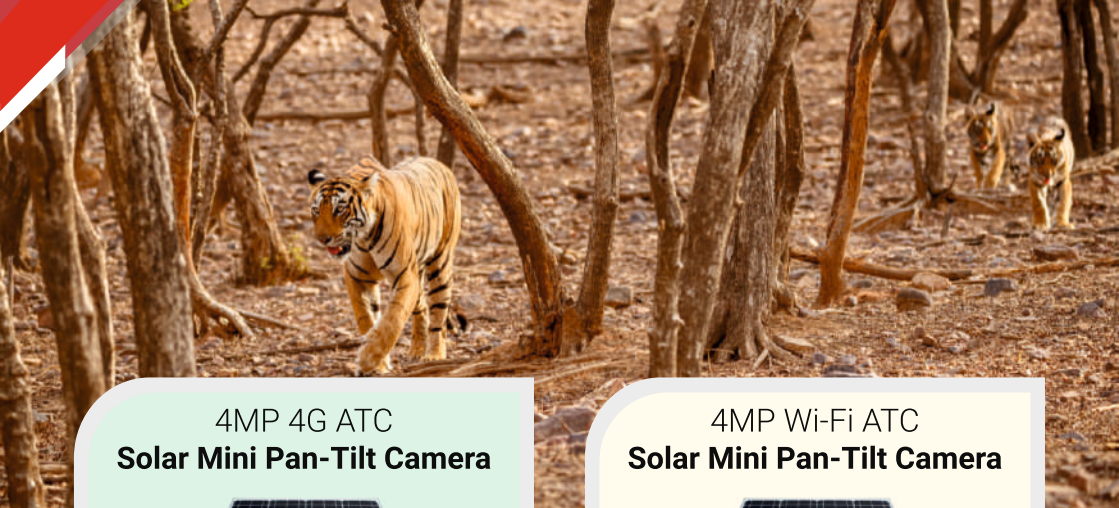

## 3MP+3MP 4G Solar Linkage Mini Pan-Tilt Camera

- 4mm+4mm Fixed Lens
- PT Horizontal & Vertical Movement Range Pan 266°, Tilt 90°
- Dual monitoring. One camera for Fixed monitoring, One camera for PT detailed monitoring.
- Built-in high-sensitivity Mic and Speaker For Full Duplex Audio Intercom
- Unique Full Color & IR Night Vision Modes
- Micro SD Card Up to 256GB & Cloud Storage (Optional)
- 4G Connection, QR code camera configuration with mobile/PC
- Active defense Siren & Lights
- Built-in Battery 18000 mAh rechargeable lithium battery with 7 Watt Solar Panel
- Built-in PIR Sensor
- Customize Voice Recordable message for Audio Alerts Broadcast
- Area motion detection, Humanoid detection, Push Realtime Notification on the Application

## 3MP 4G Dual Lens Solar Mini Pan-Tilt Camera

- 2.8mm+12mm Lens
- PT Horizontal & Vertical Movement Range Pan 266°, Tilt 90°
- Dual monitoring. One camera for Fixed monitoring, One camera for PT detailed monitoring.
- Can be set 6 preset points favourites locations
- Micro SD Card Up to 256GB & Cloud Storage (Optional)
- 4G Connection, QR code camera configuration with mobile/PC
- Active defence Siren & Lights
- Built-in Battery 18000 mAh rechargeable lithium battery with 7 Watt Solar Panel
- Area motion detection, Humanoid detection, Push Realtime Notification on the Application
- Support monitoring : Pc / Mobile on TrueCloud
- Compression : H.264/H.265

## Solar Efficiency Meets Dual Lens Excellence for Unmatched Performance

**10X Zoom**

**Solar Efficiency paired with  
Dual Lens Revolution**

**4MP 4G ATC  
Solar Mini Pan-Tilt Camera**

**4MP Wi-Fi ATC  
Solar Mini Pan-Tilt Camera**