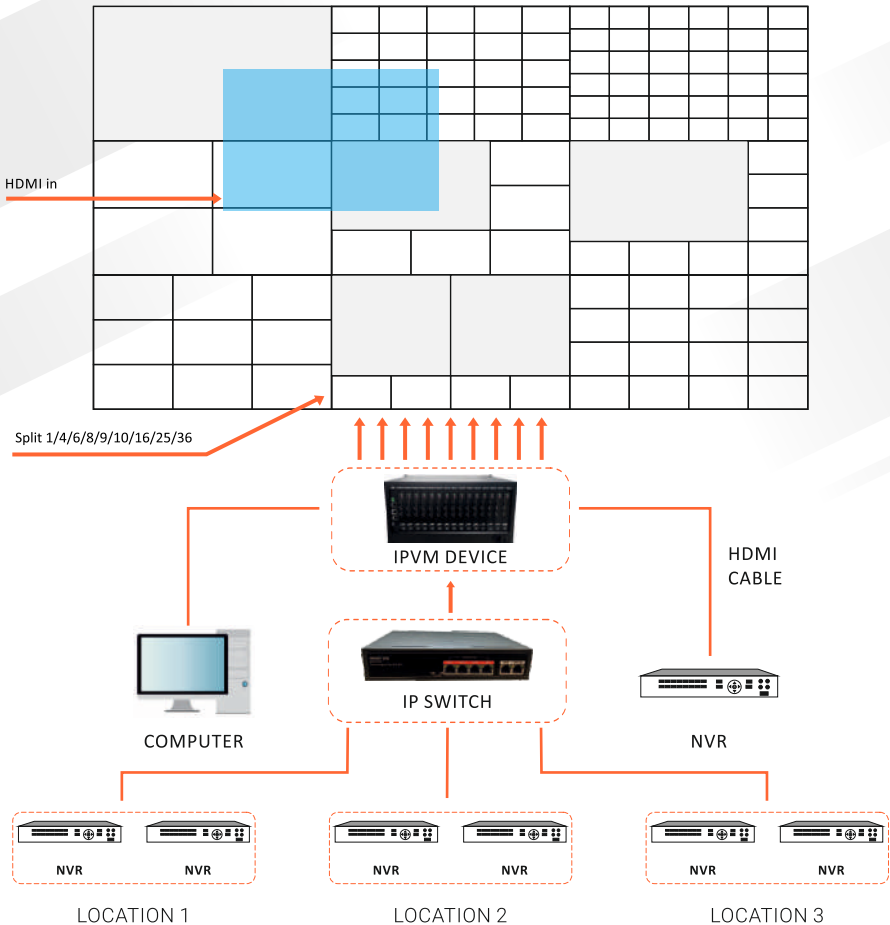

# IVPM Controller

- Full-featured CCTV wall controller
- Max Display 1920pcs IP cameras
- Manage Up to 12Mega Pixel IPC
- Merge, Overlap, Create window, Split, Zoom
- Split Mode of Each Display
- Tour Mode of cameras
- Loop View of cameras: Whole Video Wall Loop, Display Loop, Split Window Loop
- IPC, NVR, DVR and HDMI connectivity
- Control PTZ Cameras by Joystick or Software
- Playback Record of NVR/DVR in Software
- Designed for continuous duty cycle