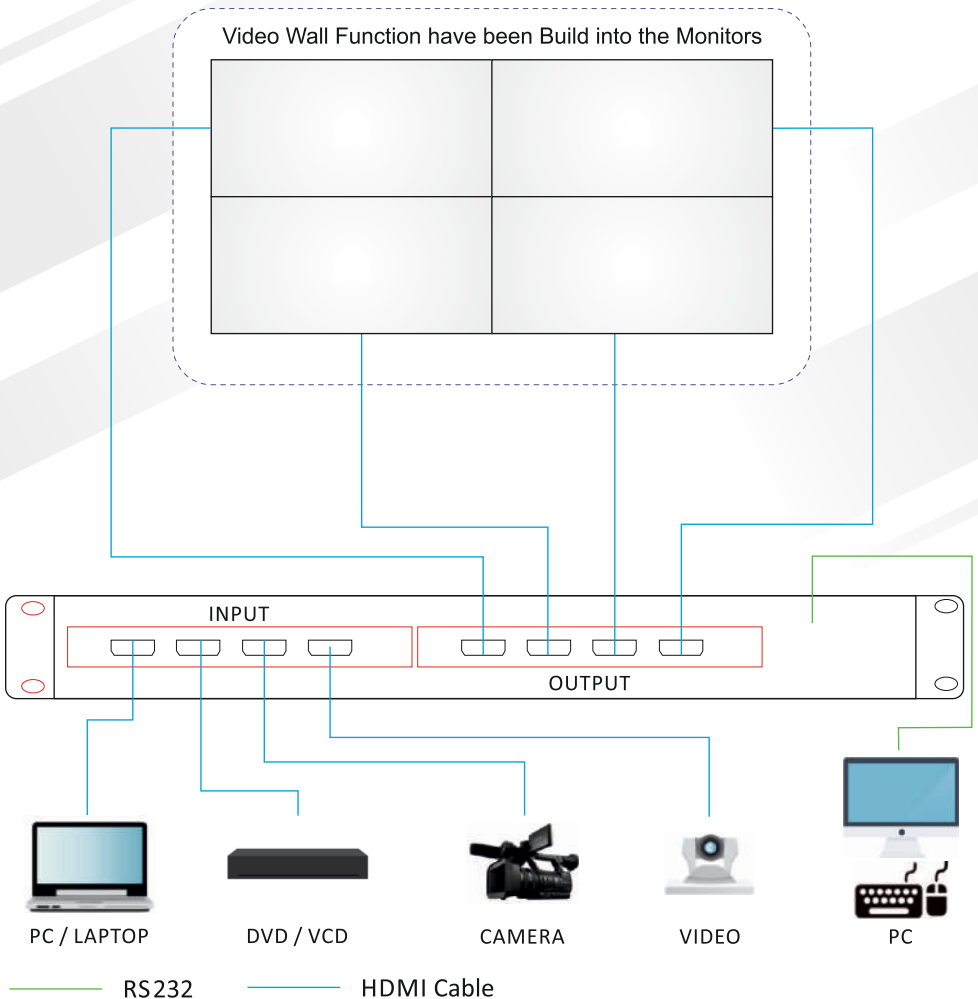

# IVPM Controller

- Full-featured CCTV wall controller
- Max Display 1920pcs IP cameras
- Manage Up to 12Mega Pixel IPC
- Merge, Overlap, Create window, Split, Zoom
- Split Mode of Each Display
- Tour Mode of cameras
- Loop View of cameras: Whole Video Wall Loop, Display Loop, Split Window Loop
- IPC, NVR, DVR and HDMI connectivity
- Control PTZ Cameras by Joystick or Software
- Playback Record of NVR/DVR in Software
- Designed for continuous duty cycle

# HDMI Distributor

- Display Multiple NVR/DVR Units of any brand on a Video Wall
- Various Display modes to merge Video Wall Monitors to Create Large Display
- Control Various Display Modes Using Remote Control or PC Client Software
- Video Wall Resolution : 1920 X 1080, 3840 X 2160
- Multiple Input Types : HDMI/VGA/DVI
- Recommended Video Wall Size : 3X3 / 3X4 / 4x4

# DSS Player Box for Video Wall

- Convert any HDMI Screen into Digital Signage
- 4K HDMI Output
- Built in Android OS
- Multi language
- DSS Management Software to manage up to 200 signages
- SD Card slot for storage expansion
- Designed for continuous duty cycle
- Play video, picture, PPT, word, Excel, Web etc.
- Supports Scheduled Programming

# | TV Wall Controller

- Embedded controller without operation system
- Output Port Resolution of Each Port is 1920x1080
- HDMI, VGA, AV Multiple Input type
- Input Port Resolution is max 1920x1080
- 4xHDMI Output Ports
- Play Video, Picture of USB Disk
- Quick reboot and shutdown
- Response Time <1ms
- Remote Control and Keyboard Control
- Redundant Power Supply Option