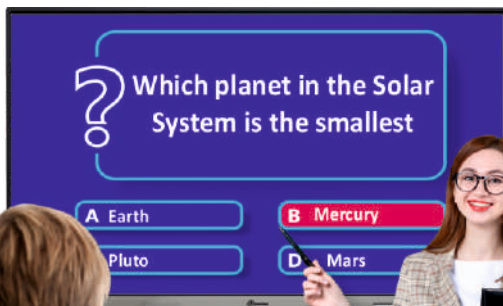

Integrated Student Response System

With TrueClick at hand, students are no more passive listeners as before. Instead, they can now be active participants. TrueClick enhances the interactive learning in class by giving a voice to each and every student. With TrueClick Student Response System, you can engage the students with activities like instant quiz. Set different questions, seek answers and create answer reports easily. Create an interactive learning environment where every student can participate actively and give real-time feedback. With TrueClick, teachers can track progress through instant feedback to determine whether the students need reviewing, re-teaching or to move on for the next lesson.

- Engage Every Student
- Track Progress Easily
- Assess Student Understanding
- Transmit Widely & Stably
- No Installation Required
- Full Featured Software