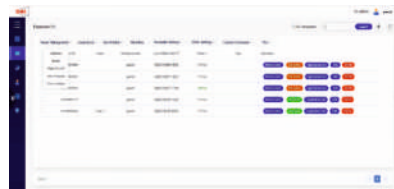

Take control of power, screen and data