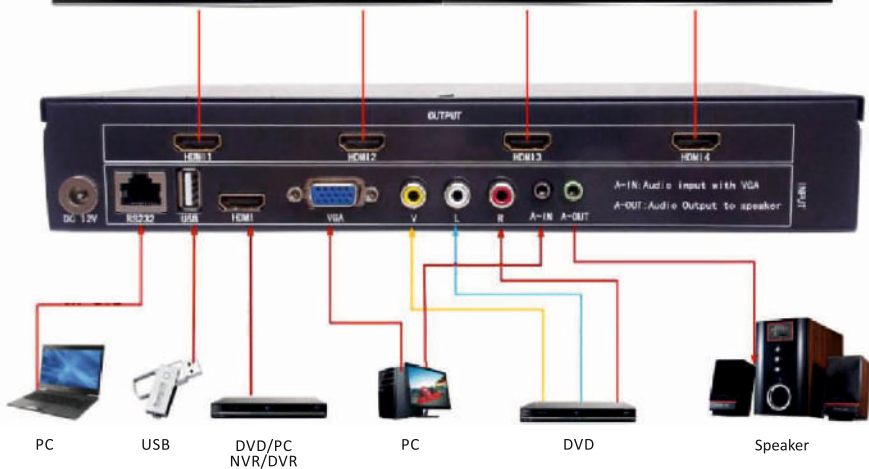

| TV Wall Controller

- Embedded controller without operation system
- Output Port Resolution of Each Port is 1920x1080
- HDMI, VGA, AV Multiple Input type
- Input Port Resolution is max 1920x1080
- 4xHDMI Output Ports
- Play Video, Picture of USB Disk
- Quick reboot and shutdown
- Response Time <1ms
- Remote Control and Keyboard Control
- Redundant Power Supply Option