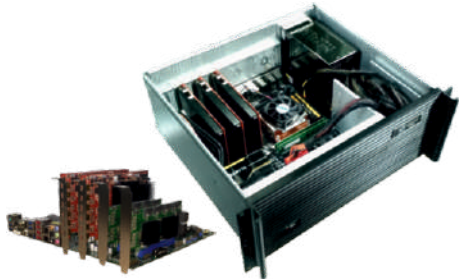

VIC Graphics Controller

- View up to 500 CCTV Camera
- 5MP Camera Support
- Support all ONVIF IP Camera, NVR & DVR
- Multiple User Management
- Video Management Software lifetime Subscription
- Convert Regular TV sets into Video Wall