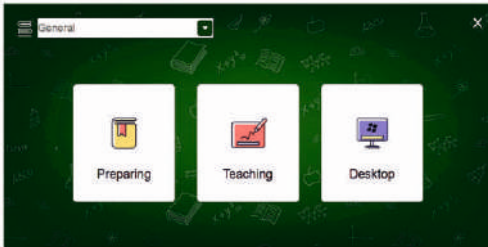

FASCINATING, FUNCTIONAL AND FLEXIBLE FEATURES

- Engage Students With Fun Activities
- Intuitive 4k And User Friendly Ui
- Embedded Document Camera Function
- Page Roaming For Easy Presentation
- Abundant Resources & Subject Tools
- Intelligent Hand Gesture Recognition
- Customizable Content
- 14000+ Vector Graphics
- Writing Tools & Hand Gestures
- Built In Lecture & Lesson Creator