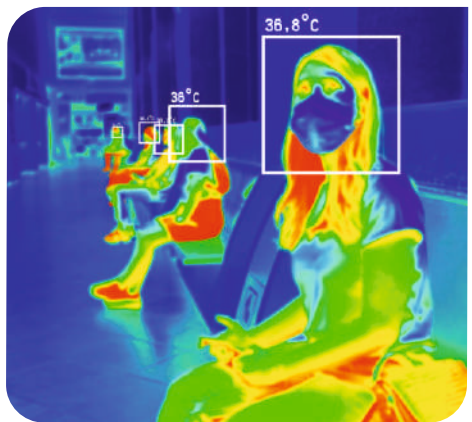

## Wi-Fi Thermographic IP Bullet Camera

Advanced fire and thermographic cameras designed for early fire detection and temperature monitoring

Ideal for industrial, commercial, residential, and environmental applications.