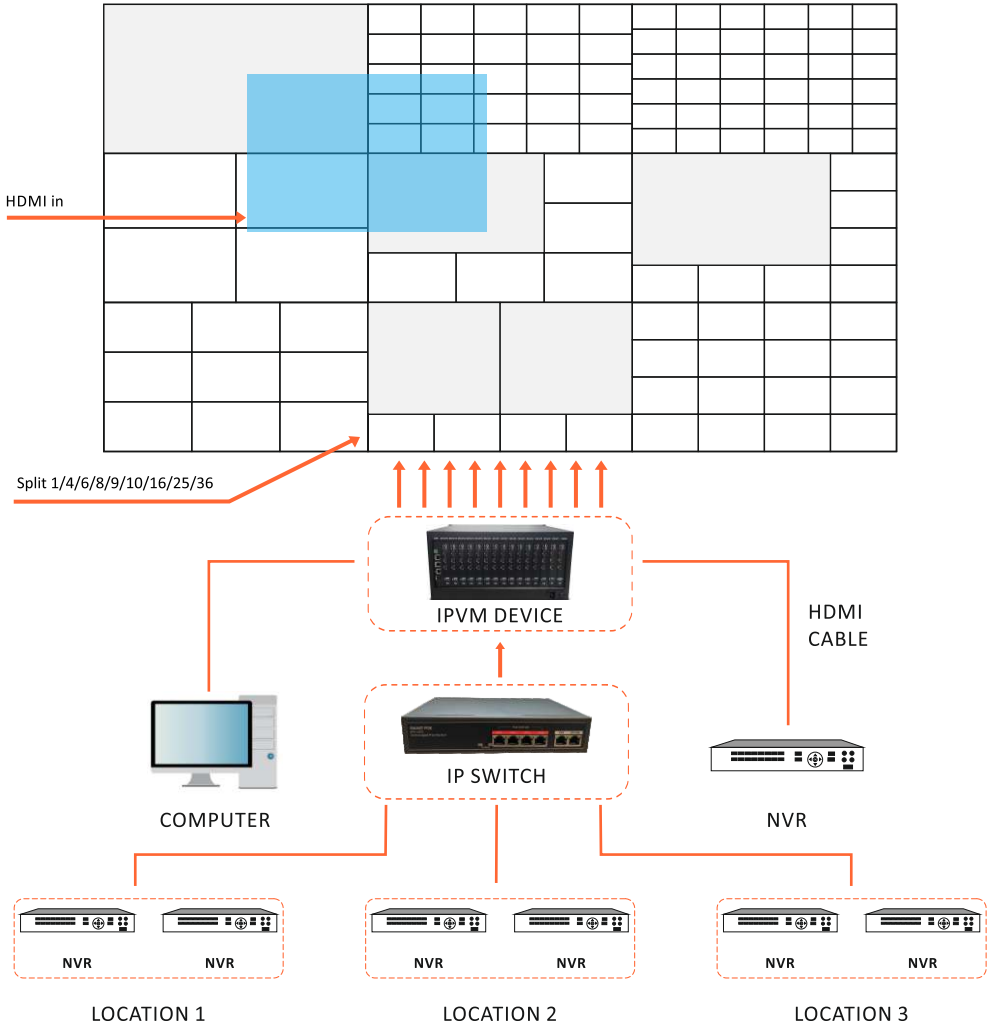

EVCM8400

Input + Output < 60port
Power Redundant Option
Size: 2.5U, 4U, 7U

4 System Work in 1

- Android
- Windows 10
- Linux OS
- Embedded

Local Control

Monitor + Mouse + Keyboard

Remote Control

Mobile, Tablet, Compute

3D Joystick

Local / Remote Sub-center

EVCM VCM

Monitor Client

Android Module
Support APK, Digital Signage etc.
Video, Picture, PDF, Office, Web etc.

- Android
- USB
- TF CARD

X86 PC Module
Support Video, Picture, PDF, Office, Web etc.

- Windows 10
- VCMS Management
- DSS Digital Signage

SYNC Display

Windows, Android, Apple Device Sync
Display in Video Wall by Wi-Fi

Digital Signage Devices

- Kiosk
- Android Player
- Digital Signage

Surveillance Device (Onvif, RTSP, Other Brand)

- NVR + IPC
- DVR + Analog / AHD / SDI
- Encoder
- 3D PTZ
- PTZ
- Bullet
- Dome
- PTZ
- IPC

IPVM CONTROLLER

DISTRIBUTOR

HDMI MATRIX

DSS VIDEO WALL - LOCAL NETWORK

-  HDMI Cable
-  Wi-Fi / LAN

TV WALL CONTROLLER