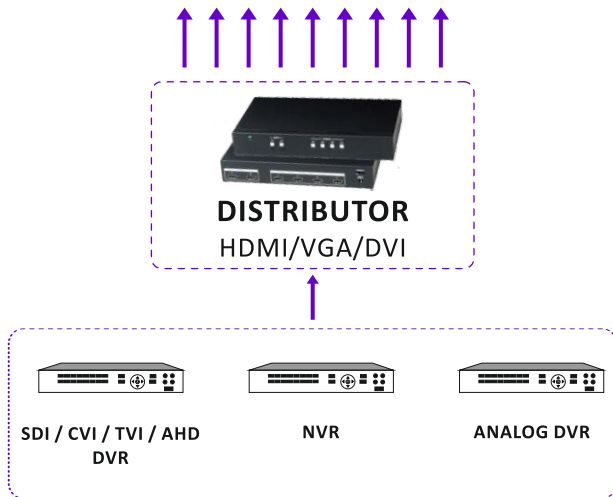

EVCM8400

Input + Output < 60port
Power Redundant Option
Size: 2.5U, 4U, 7U

4 System Work in 1

- Android
- Windows 10
- Linux OS
- Embedded

Local Control

Monitor + Mouse + Keyboard

Remote Control

Mobile, Tablet, Compute

3D Joystick

Local / Remote Sub-center

EVCM VCM

Monitor Client

Android Module
Support APK, Digital Signage etc.
Video, Picture, PDF, Office, Web etc.

- Android
- USB
- TF CARD

X86 PC Module
Support Video, Picture, PDF, Office, Web etc.

- Windows 10
- VCMS Management
- DSS Digital Signage

SYNC Display

Windows, Android, Apple Device Sync
Display in Video Wall by Wi-Fi

Digital Signage Devices

- Kiosk
- Android Player
- Digital Signage

Surveillance Device (Onvif, RTSP, Other Brand)

- NVR + IPC
- DVR + Analog / AHD / SDI
- Encoder
- 3D PTZ
- PTZ
- Bullet
- Dome
- PTZ
- IPC

IPVM CONTROLLER

DISTRIBUTOR

HDMI MATRIX

DSS VIDEO WALL - LOCAL NETWORK

-  HDMI Cable
-  Wi-Fi / LAN

TV WALL CONTROLLER