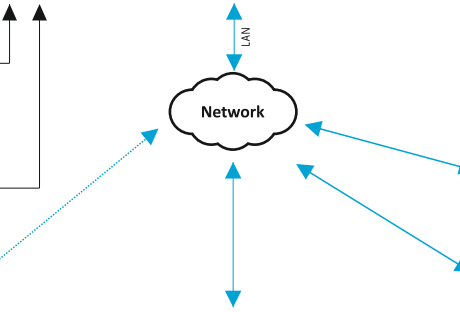

Surveillance Device (Onvif, RTSP, Other Brand)

- NVR + IPC
- DVR + Analog / AHD / SDI
- Encoder
- 3D PTZ
- PTZ
- Bullet
- Dome
- PTZ
- IPC