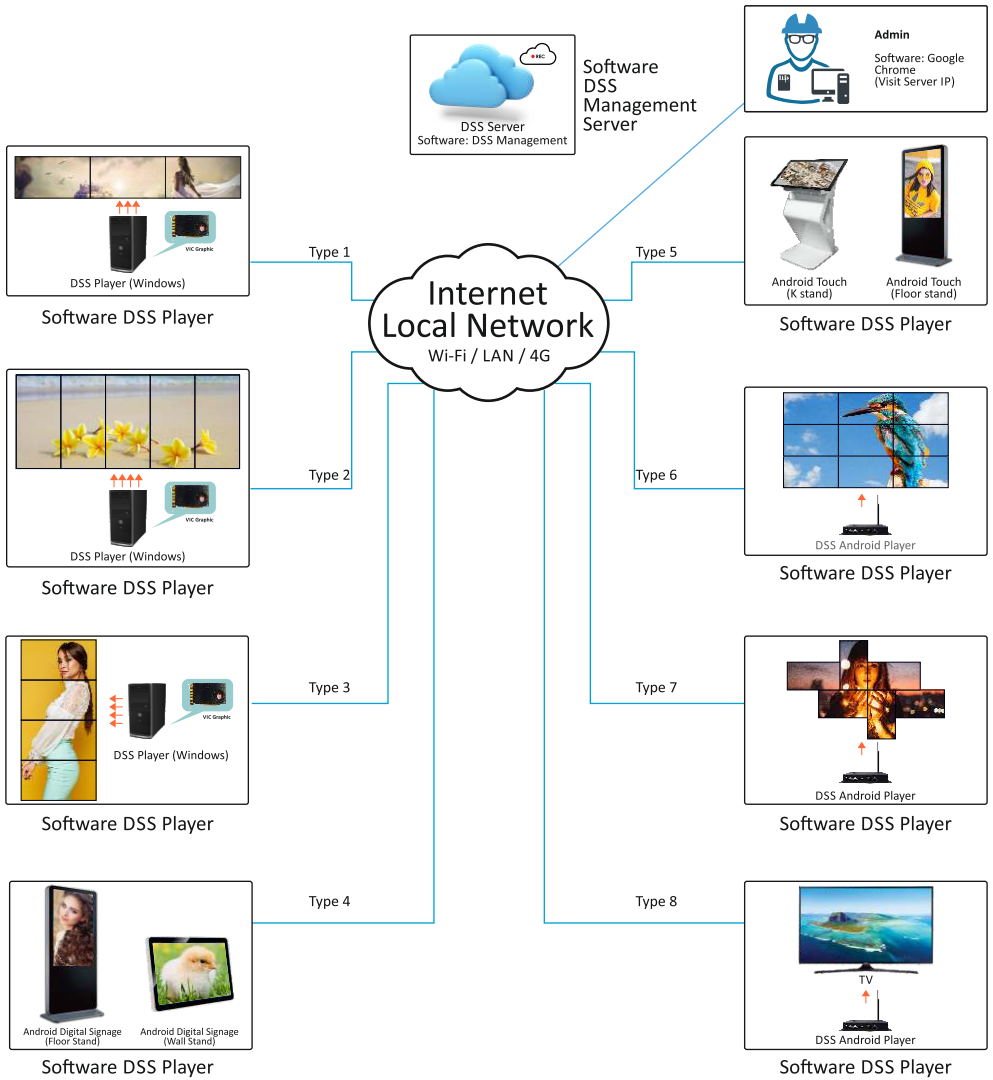

- Windows 10
- VCMS Management
- DSS Digital Signage

SYNC Display

Windows, Android, Apple Device Sync
Display in Video Wall by Wi-Fi

Digital Signage Devices

- Kiosk
- Android Player
- Digital Signage

Surveillance Device (Onvif, RTSP, Other Brand)

- NVR + IPC
- DVR + Analog / AHD / SDI
- Encoder
- 3D PTZ
- PTZ
- Bullet
- Dome
- PTZ
- IPC

IPVM CONTROLLER

DISTRIBUTOR

HDMI MATRIX

DSS VIDEO WALL - LOCAL NETWORK

-  HDMI Cable
-  Wi-Fi / LAN

TV WALL CONTROLLER

Smart Software Solutions for Smart Classrooms

- Engage Students with Fun Activities
- Intuitive 4K and User Friendly UI
- Embedded Document Camera Function
- Page Roaming for Easy Presentation
- Abundant Resources & Subject Tools
- Intelligent Hand Gesture Recognition

- One-Touch Recording and Broadcasting.
- 6 Screen Layout Modes for various scenarios.
- Intelligent Panorama & Close-Up switch function.
- Supports Instant Image Positioning.
- Built-in Disk Recording Protection Strategy.
- Smooth and stable live broadcast service.
- Wear-Resistant Capacitive Touch Technology.