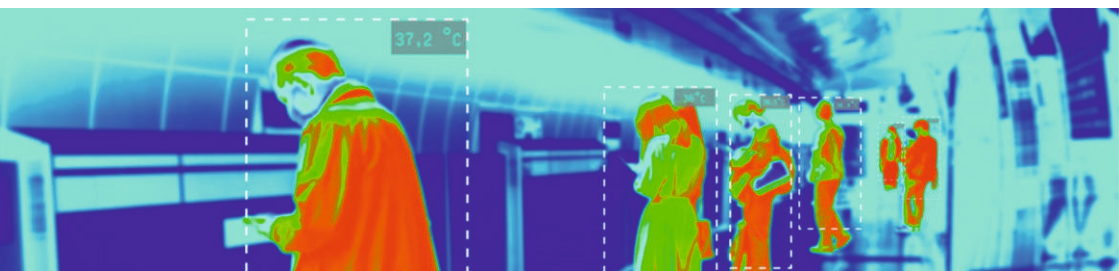

Wi-Fi THERMOGRAPHIC IP BULLET CAMERA

- 2MP Resolution
- Local Back-up storage with up to 64GB SD Card
- Temperature Detection
  Range : 35°C ~ 42°C
- Accuracy : ±0.5°C
- Temperature Measurement
  Range : 0.75 ~ 1meter
- 7 Segment Display for Temperature Information