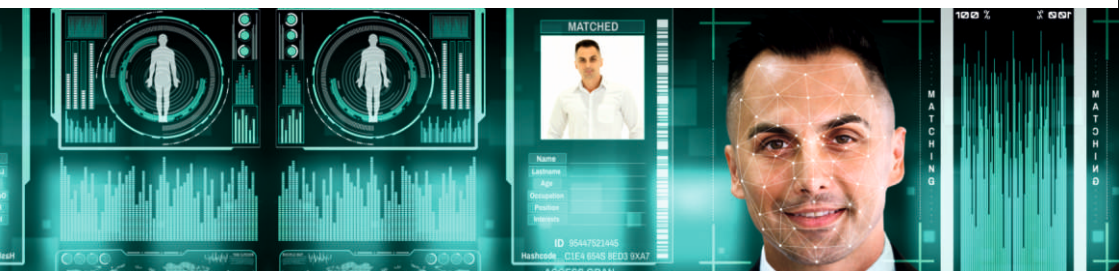

FIRE DETECTION CAMERA

ALARM TRIGGER on FIRE DETECTON

- 2MP Resolution
- D-WDR & 3D Digital Noise Reduction
- Compression: H.265 / H.264
- Alarm Input & Output
- 99.9% Flame / Fire Detection Accuracy

FACE DETECTION IP CAMERA

- 2 / 5 MP Resolution
- Local Back-up storage with up to 256GB SD Card
- Two Way Audio Intercom
- Built-in Microphone
- Audio Output to Connect External Speaker
- Built-in Human form Detection Algorithm
- Compression : H.265 / H.264
- Smart Analysis : Target Count, Object Left / Lost, Area Detection, Line Crossing