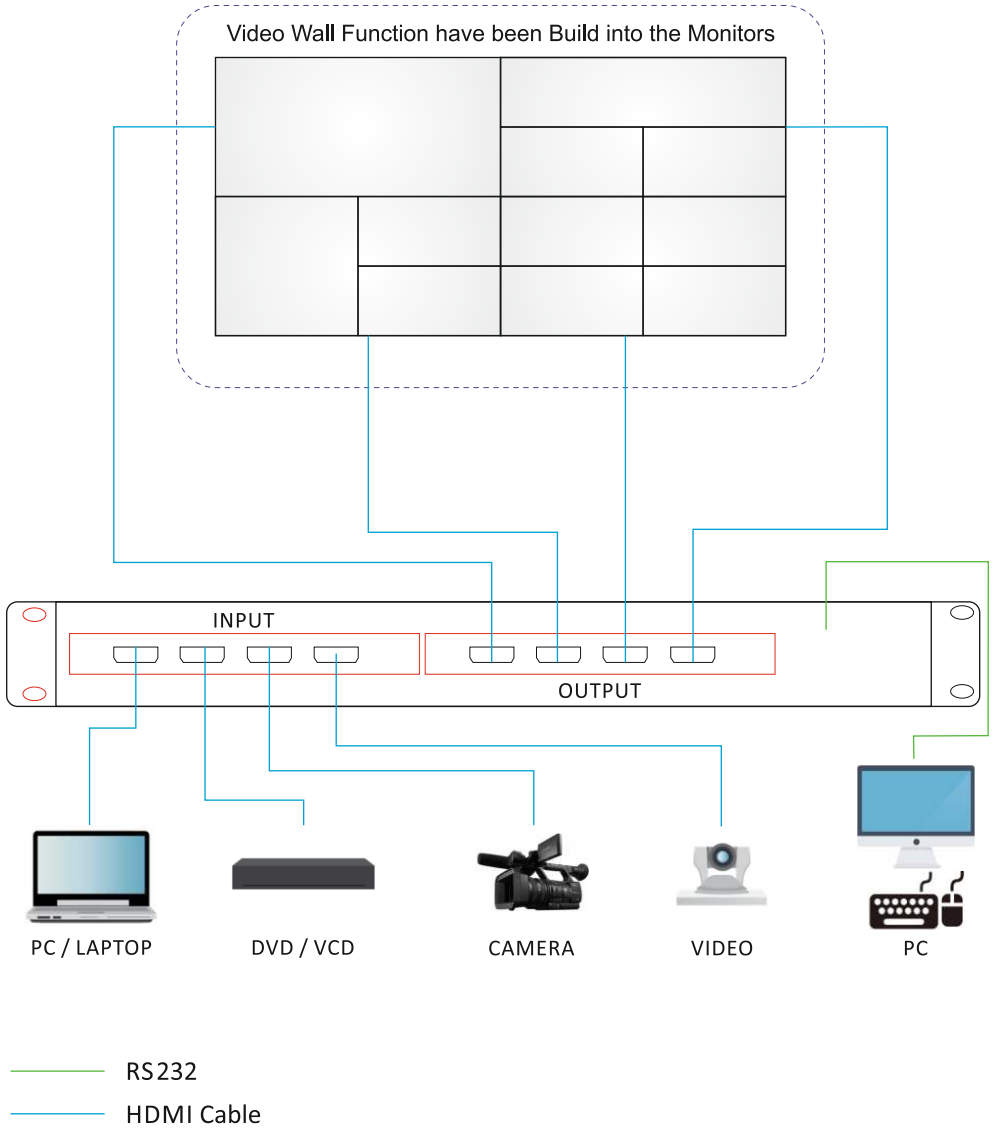

- Windows 10
- VCMS Management
- DSS Digital Signage

SYNC Display

Windows, Android, Apple Device Sync
Display in Video Wall by Wi-Fi

Digital Signage Devices

- Kiosk
- Android Player
- Digital Signage

Surveillance Device (Onvif, RTSP, Other Brand)

- NVR + IPC
- DVR + Analog / AHD / SDI
- Encoder
- 3D PTZ
- PTZ
- Bullet
- Dome
- PTZ
- IPC

IPVM CONTROLLER

DISTRIBUTOR

HDMI MATRIX

DSS VIDEO WALL - LOCAL NETWORK

-  HDMI Cable
-  Wi-Fi / LAN

TV WALL CONTROLLER

- One-Touch Recording and Broadcasting.
- 6 Screen Layout Modes for various scenarios.
- Intelligent Panorama & Close-Up switch function.
- Supports Instant Image Positioning.
- Built-in Disk Recording Protection Strategy.
- Smooth and stable live broadcast service.
- Wear-Resistant Capacitive Touch Technology.