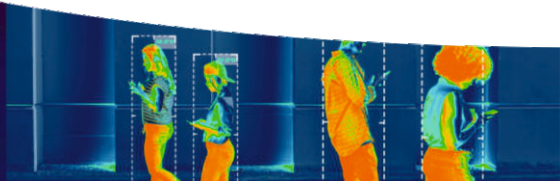

Day &
Night

Digital Noise
Reduction

IP67

MP
Camera

Audio
Intercom

36.5°C

DUAL LENS THERMAL IP BULLET CAMERA

- 2MP Resolution
- High Sensitivity Thermal Module with 256x192 Resolution
- Noise Equivalent Temperature Difference < 60mk (250C, F#=1.0)
- Supports simultaneous face detection
- Reliable Temperature Abnormality Alarm
- Image Fusion, Picture-in-picture preview