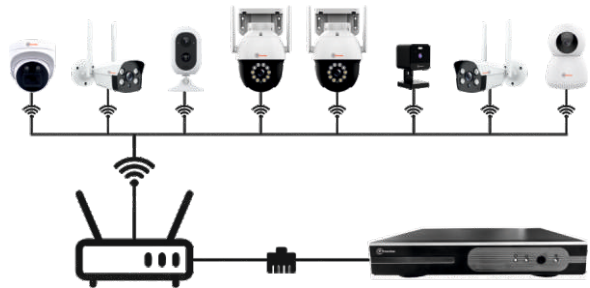

- Channel : 9 / 16 / 32
- ONVIF
- Upto 6TB HDD per SATA
- Compression : H.264/H.264+/H.265/H.265+
- Cloud Recording Ready
- Truecloud Mobile App and PC Client Software

Unleash the
power of **Wi-Fi**

Now connect wirelessly
upto 8 Wi-Fi Camera
to Ultra series NVR and
Control AI FEATURES of
camera through NVR