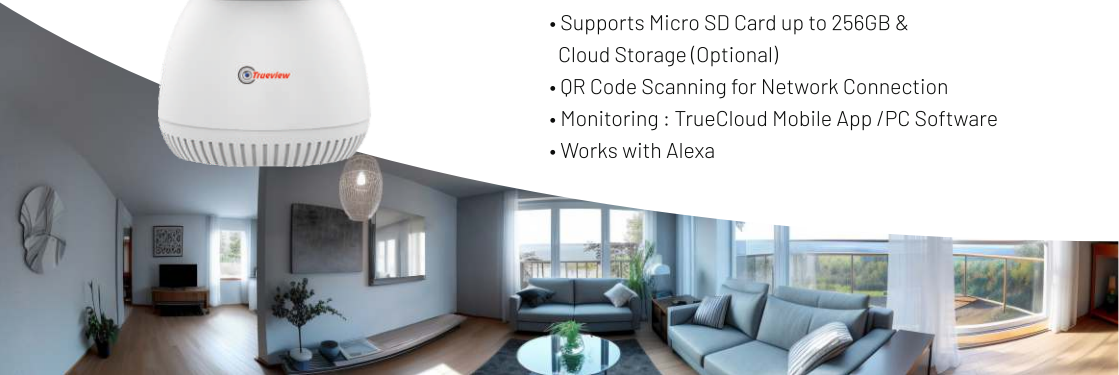

SMART 4G 3MP BULLET CAMERA

- 3MP (2304 x 1296) Resolution
- All Time Color Vision
- Full Duplex Audio Intercom
(Built-in high sensitivity microphone & speaker)
- Supports 10x Digital Zoom
- Smart Human Detection, Motion Detection
- Mobile Notification on Human & Motion Detection
- Customized Pre-recorded Voice Alarm
- Supports Micro SD Card up to 256GB & Cloud Storage (Optional)
- Compatible with all ONVIF Supported NVRs
- QR Code Scanning for Network Connection
- Monitoring : TrueCloud Mobile App /PC Software
- Works with Alexa

SMART 4G+Wi-Fi 3MP ROBOT PAN-TILT CAMERA

- 3MP (2304 x 1296) Resolution
- Full Duplex Audio Intercom
(Built-in high sensitivity microphone & speaker)
- Horizontal Rotation : 352°, Vertical Rotation : 58°
- Supports 10x Digital Zoom
- 6 Preset Points for favorite location
- Smart Human Detection, Motion Detection,
Motion Tracking
- Mobile Notification on Human & Motion Detection
- Customized Pre-recorded Voice Alarm
- Supports Micro SD Card up to 256GB & Cloud Storage (Optional)
- QR Code Scanning for Network Connection
- Monitoring : TrueCloud Mobile App /PC Software
- Works with Alexa

SMART 4G 3MP MINI PAN-TILT CAMERA

- 3MP (2304 x 1296) Resolution
- All Time Color Vision
- Full Duplex Audio Intercom
(Built-in high sensitivity microphone & speaker)
- Horizontal Rotation : 350°, Vertical Rotation : 90°
- Support 10x Digital Zoom
- 10 Preset Points for favorite location
- Smart Human Detection, Motion Detection & Tracking
- Mobile Notification on Human & Motion Detection
- Customized Pre-recorded Voice Alarm
- Support Micro SD Card up to 256GB & Cloud Storage (Optional)
- Compatible with all ONVIF Supported NVRs
- QR Code Scanning for Network Connection
- Monitoring : TrueCloud Mobile App /PC Software
- IP66 Waterproof Rating, 4000 Lighting Protection
- Works with Alexa