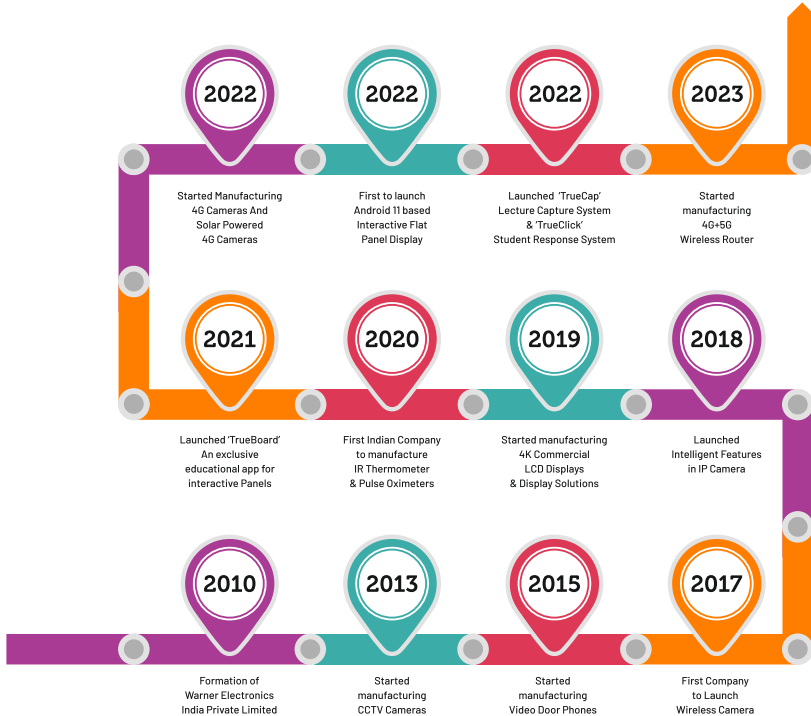

PRODUCT CATALOGUE

CCTV | AiO Interactive Flat Panel Displays | Commercial LCD Displays | Display Solutions

Innovating for a promising tomorrow

- Awards & Accolades -

2023
Business Connect
 INSPIRING BUSINESS COMMUNITY
 Company of the Year 2023

2021
Forbes
 Atmanirbhar Trueview

2020
 THE TIMES OF INDIA
 Inspiring Entrepreneur Award

2019
siliconindia
 Most Promising CCTV Brand

4G CCTV

SMART 4G 3MP CUBE CAMERA

- 3MP (2304 x 1296) Resolution
- All Time Color Vision
- Full Duplex Audio Intercom
(Built-in high sensitivity microphone & speaker)
- Supports 10x Digital Zoom
- Smart Human Detection, Motion Detection
- Mobile Notification on Human & Motion Detection
- Customized Pre-recorded Voice Alarm
- Supports Micro SD Card up to 256GB & Cloud Storage (Optional)
- QR Code Scanning/4G Network Connection
- Monitoring : Mobile/PC Software (TrueCloud)
- Works with Alexa