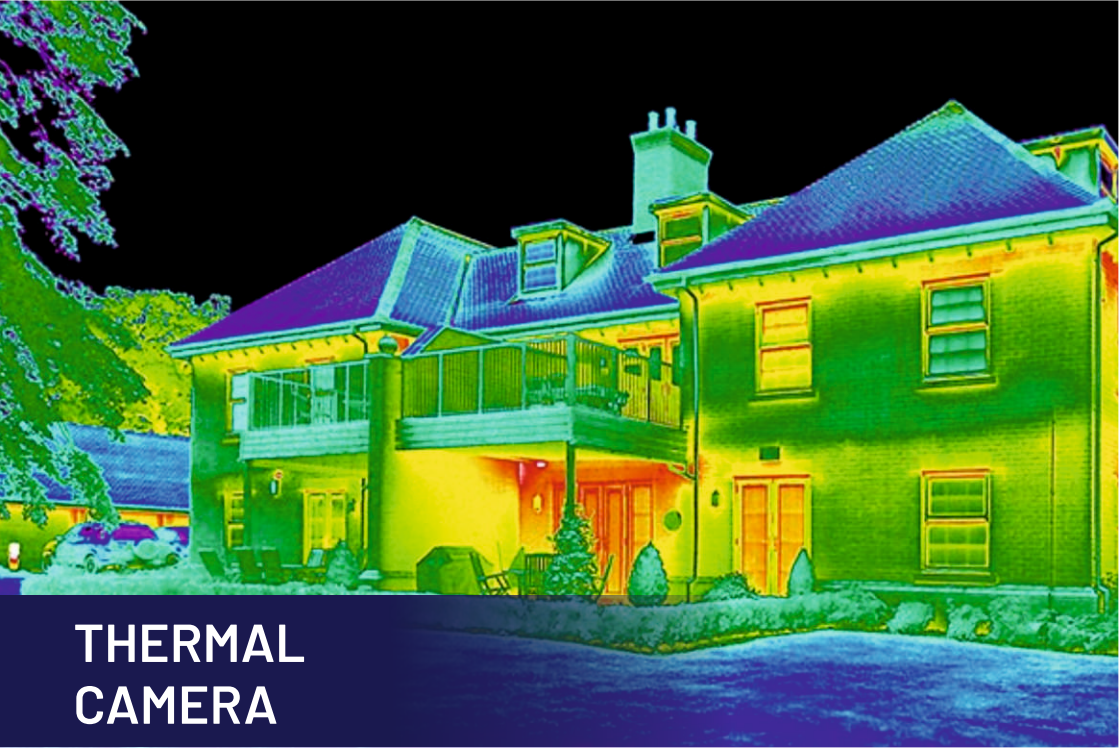

THERMAL CAMERA

THERMAL
IP CAMERA

FTP RECORDING