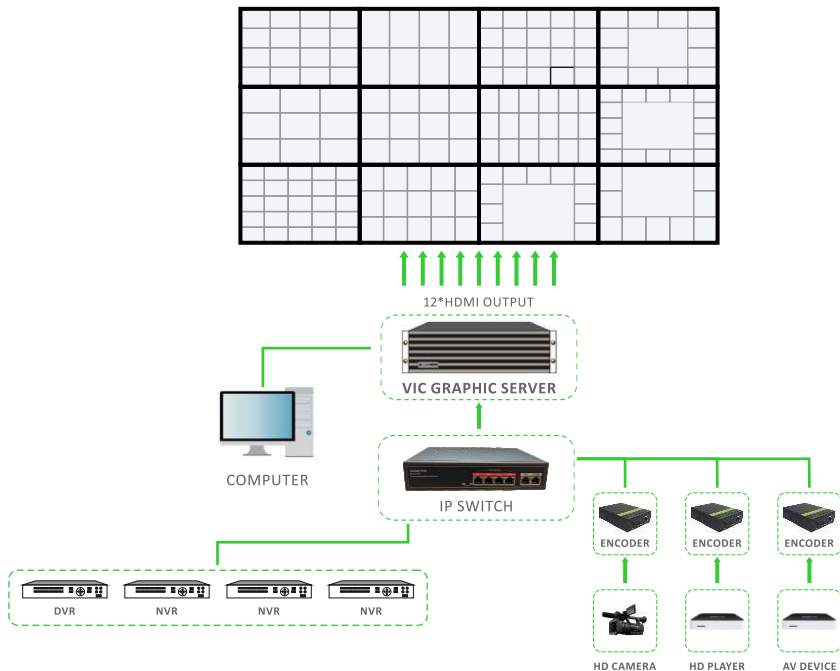

Billboard DSS

RANGE OF DIGITAL SIGNAGES

Floor Dual Side DSS

Backpack Walking DSS

Ceiling Dual Side DSS

Karaoke Singing Unit

DSS with Built In Battery

Free Rotation Floor DSS

Frame Type Outdoor DSS

SCHEMATIC DIAGRAMS

VIC GRAPHIC CONTROLLER

EVCM CONTROLLER

4K / FHD Analog Input
Type: SDI, VGA, DVI, HDMI, ENC, YPBPr

- Analog Camera
- SDI Camera
- HD Camera
- Video Conference
- DVD / VCD
- HD Player
- Desktop
- Laptop

EVCM8400

Input + Output < 60port
Power Redundant Option
Size: 2.5U, 4U, 7U

4 System Work in 1

- Android
- Windows 10
- Linux OS
- Embedded

Local Control

Monitor + Mouse + Keyboard

Remote Control

Mobile, Tablet, Compute