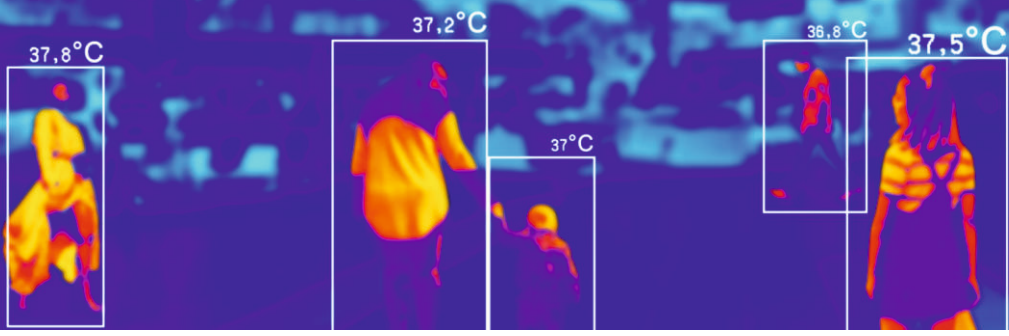

Day &
Night

Digital Noise
Reduction

IP67

MP
Camera

Audio
Intercom

36.5°C

DUAL LENS THERMAL IP BULLET CAMERA

- 2MP Resolution
- High Sensitivity Thermal Module with 256x192 Resolution
- Noise Equivalent Temperature Difference < 60mk (250C, F#=1.0)
- Supports simultaneous face detection
- Reliable Temperature Abnormality Alarm
- Image Fusion, Picture-in-picture preview