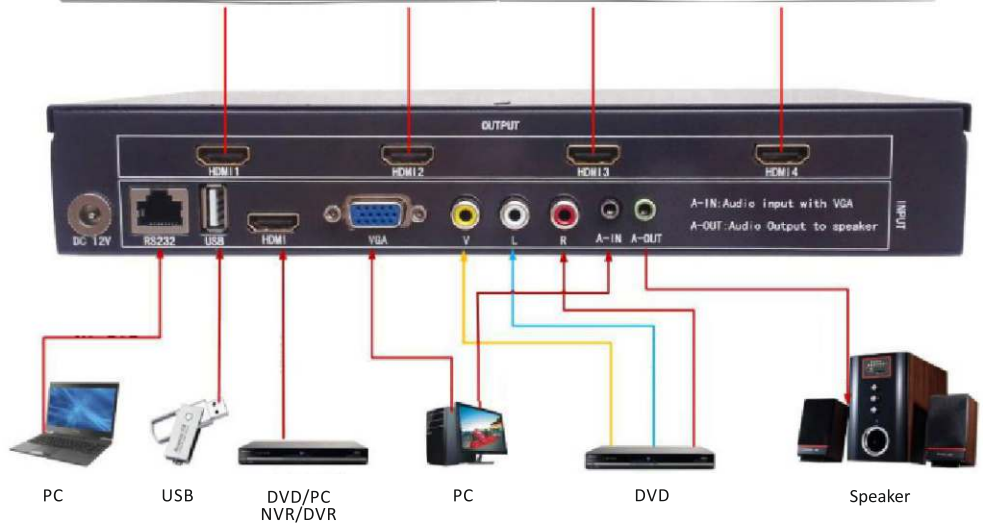

- Windows 10
- VCMS Management
- DSS Digital Signage

SYNC Display

Windows, Android, Apple Device Sync
Display in Video Wall by Wi-Fi

Digital Signage Devices

- Kiosk
- Android Player
- Digital Signage

Surveillance Device (Onvif, RTSP, Other Brand)

- NVR + IPC
- DVR + Analog / AHD / SDI
- Encoder
- 3D PTZ
- PTZ
- Bullet
- Dome
- PTZ
- IPC

IPVM CONTROLLER

DISTRIBUTOR

HDMI MATRIX

DSS VIDEO WALL - LOCAL NETWORK

-  HDMI Cable
-  Wi-Fi / LAN

TV WALL CONTROLLER