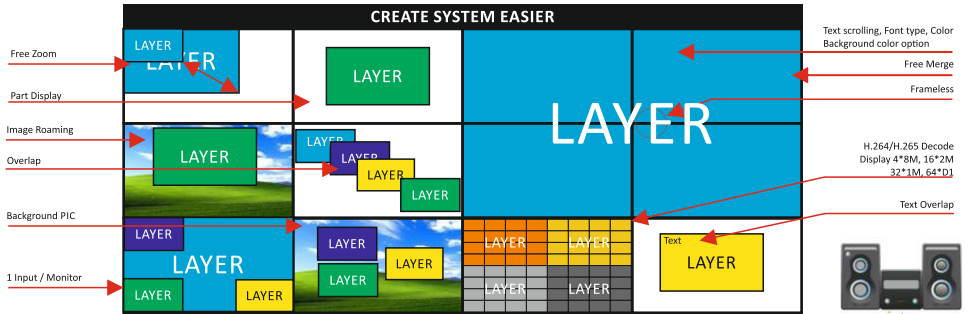

DISTRIBUTOR

- Display Multiple NVR/DVR Units of any brand on a Video Wall
- Various Display modes to merge Video Wall Monitors to Create Large Display
- Control Various Display Modes Using Remote Control or PC Client Software
- Video Wall Resolution : 1920 X 1080, 3840 X 2160
- Multiple Input Types : HDMI/VGA/DVI
- Recommended Video Wall Size : 3X3 / 3X4 / 4x4

Billboard DSS

RANGE OF DIGITAL SIGNAGES

Floor Dual Side DSS

Backpack Walking DSS

Ceiling Dual Side DSS

Karaoke Singing Unit

DSS with Built In Battery

Free Rotation Floor DSS

Frame Type Outdoor DSS

SCHEMATIC DIAGRAMS

VIC GRAPHIC CONTROLLER

EVCM CONTROLLER

4K / FHD Analog Input
Type: SDI, VGA, DVI, HDMI, ENC, YPBPr

- Analog Camera
- SDI Camera
- HD Camera
- Video Conference
- DVD / VCD
- HD Player
- Desktop
- Laptop

EVCM8400

Input + Output < 60port
Power Redundant Option
Size: 2.5U, 4U, 7U

4 System Work in 1

- Android
- Windows 10
- Linux OS
- Embedded

Local Control

Monitor + Mouse + Keyboard

Remote Control

Mobile, Tablet, Compute