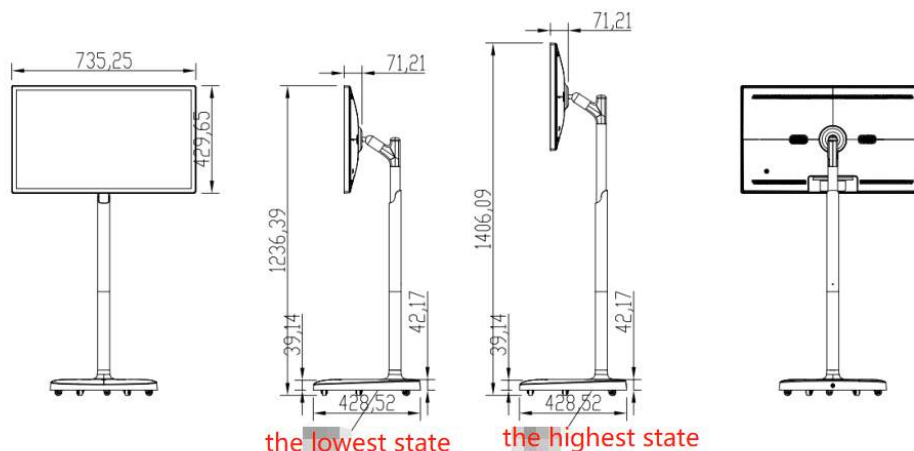

BUILT-IN BATTERY

Type	Lithium iron phosphate battery, which have protective circuit
Life Span	More than 3000 cycles
Capacity	19.2V12Ah (230Wh)
Working Hours after Full Charged	6 hours

ADJUSTABLE STAND

Adjustable Height	170MM
Angle of Screen	Rotation: 90° (clockwise / counterclockwise) Tilt: 22° (up/down)
Omni-Directional Wheels	5
Indicate lights	Charging: flicking green light Full charged: green light 50% battery: red light Lower Battery: flicking red light

APPEARANCE

Color	white
Material	plastic metal+tempered glass+LCD panel+electronic components
Installation	Floor standing

KIT

Front of table	Tempered glass for protect from scratch-proof, explosion-proof
Package	Carton box with PE Foam, wooden box as final package
Accessories	Power cord x 1, adaptor x 1, movable stand x 1, key x 1

Dimension:

Unit (mm)

* Note: we will not inform the modify or upgrade of products.