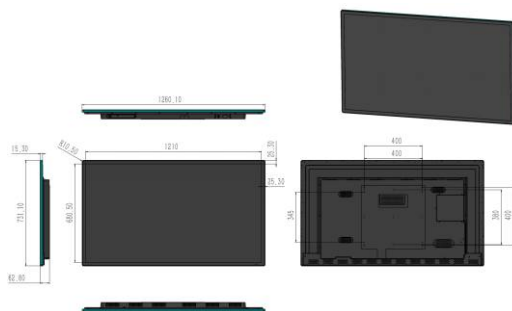

Ultra HD

Viewing Angle

Android OS

Remote Access

Power Saving

Technical Specification

Model

Diagonal Size	55 inch
Resolution	3840 x 2160
Aspect Ratio	16:09
Pixel Pitch	0.315mm × 0.315mm
Brightness(cd/m2)	350 cd/m2 (± 10%)
Display Area	1213(W) × 684(H)

Display

View Angle	H: 178° V: 178°
Response	8ms
Contrast Ratio	1200:1
Color	

Audio

Speaker	2 x 8Ω, 10W
---------	-------------

Touch Features

Touch type	Infrared touch, 10 points touch
Transmittance	> 92%
Touch precision	≥ 2MM
Touch Object	All Opaque object, such as finger, pen etc.
MTF	60 Million touch by each points
Minimum touch object	≥ 2MM
Anti Light	Incandescent lamp (220V, 100W) distance > 350mm, Sunlight illumination <90000Lux

Product Dimension:

K Stand Dimension:

* Note: we will not inform the modify or upgrade of products.