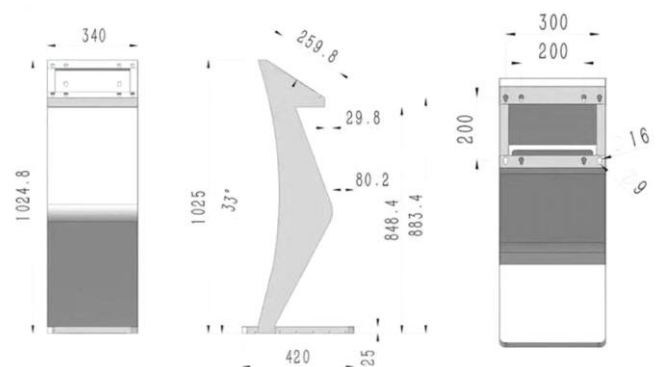

Ultra HD

Viewing Angle

Android OS

Remote Access

Power Saving

Technical Specification

Model

Diagonal Size	55 inch
Resolution	3840 x 2160
Aspect Ratio	16:09
Pixel Pitch	0.315mm × 0.315mm
Brightness(cd/m2)	350 cd/m2 (± 10%)
Display Area	1213(W) × 684(H)

Display

View Angle	H: 178° V: 178°
Response	8ms
Contrast Ratio	1200:1
Color	

Audio

Speaker	2 x 8Ω, 10W
---------	-------------

Touch Features

Touch type	Infrared touch, 10 points touch
Transmittance	> 92%
Touch precision	≥ 2MM
Touch Object	All Opaque object, such as finger, pen etc.
MTF	60 Million touch by each points
Minimum touch object	≥ 2MM
Anti Light	Incandescent lamp (220V, 100W) distance > 350mm, Sunlight illumination <90000Lux

Product Dimension:

K Stand Dimension:

* Note: we will not inform the modify or upgrade of products.