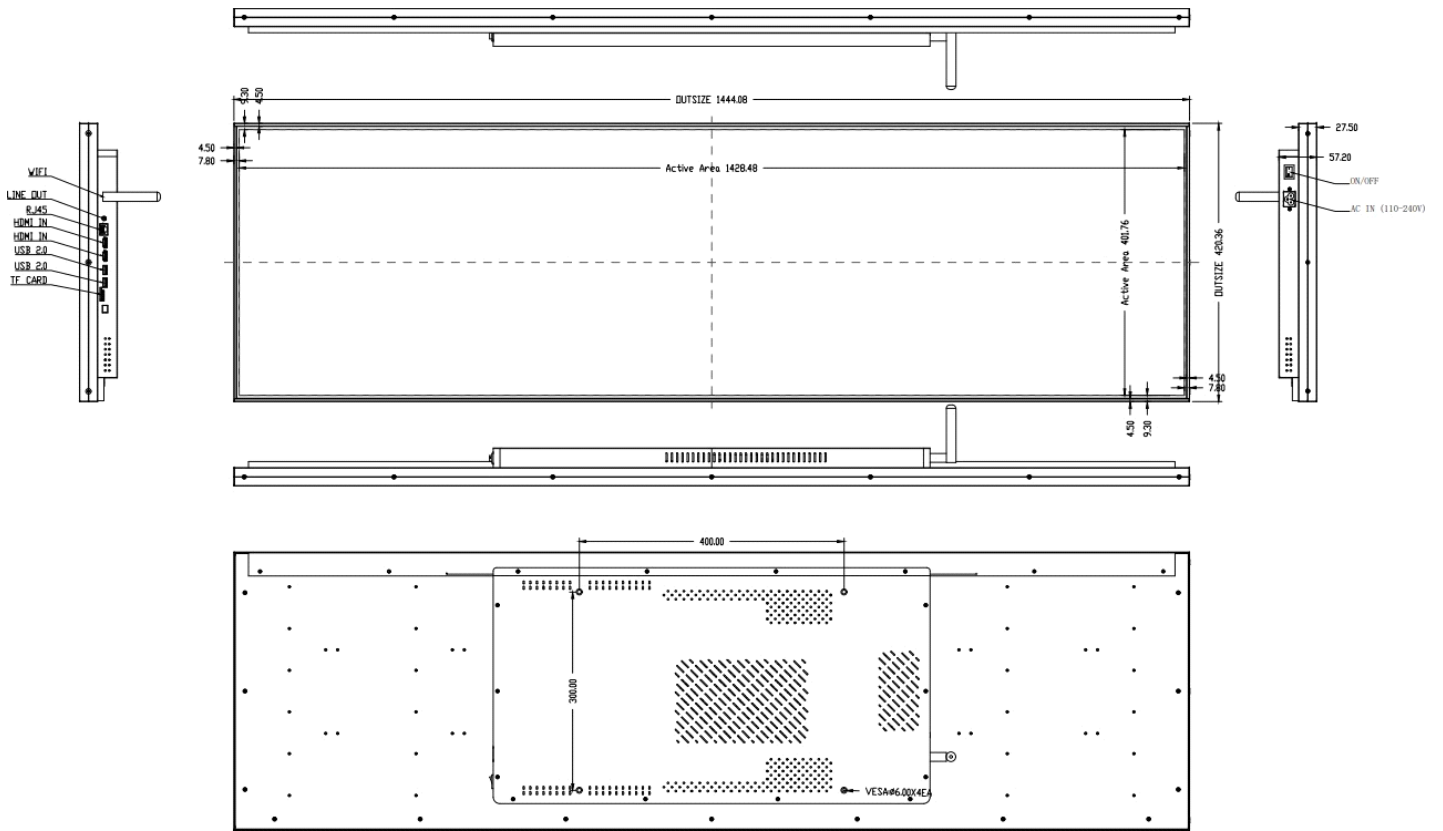

Ultra HD

Viewing Angle

Android OS

Remote Access

Power Saving

Technical Specification

DISPLAY

Model No	T291064-A
LCD Tech.	ADS
Screen Size	58.5 inch
Resolution	3840 x 1080
Brightness	700 Nits
BLU	D-LED
Contrast Ratio	1200:1
View Angle (H/V)	178°
Backlight Life	30,000 Hrs (Min)

Power

Power Supply	AC100-240V @ 50 / 60HZ
Power Consumption	≤ 250 W

Environment

Operation Temperature	0°C~50°C
Operation Humidity	20%~80% RH

Physical

Bezel	4.5mm (T/B/L/R)
Body Dimension	1444.08 (W) mm × 420.36 (H) mm × 27.5/57.2(D) mm
Set Weight	11.8Kg
Package Dimension (2Pcs Inside)	1525mm x 205mm x 510mm
Package Weight (2Pcs Inside)	27Kg
VESA Mounting	300mm x 400mm

Dimension:

* Note: we will not inform the modify or upgrade of products.