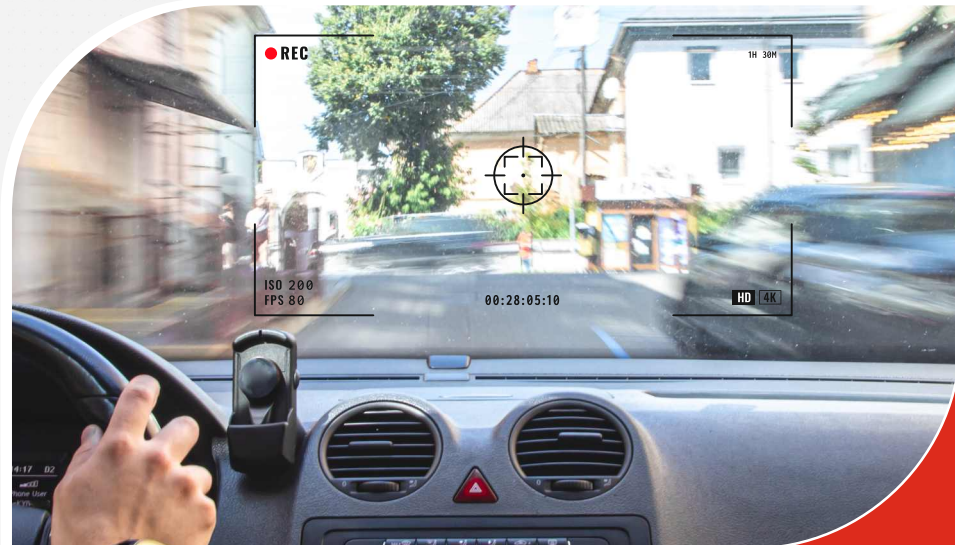

Emergency
Video

TrueCloud
App

2MP Resolution

Experience crystal-clear clarity on the road with 1080p Full HD recording, ensuring every detail is captured with stunning precision for enhanced visibility and peace of mind.

Built-In Microphone

Enjoy added convenience and functionality with the built-in microphone, enabling clear audio recording to capture conversations, road noise, and other sounds for a comprehensive record of your journey.

Wi-Fi Support

Pair the Dash Camera with your smart phone wirelessly, without the need for an internet connection to help you operate it seamlessly with just a few clicks.

Time Lapse Recording

During playback, the captured frames are played back at a much faster speed than they were recorded. This creates a fast-forwarded video file, allowing you to see a long period condensed into a shorter video.

Easy to Install

With a streamlined installation process and user-friendly design, mounting is hassle-free. The Trueview Dash Camera ensures quick and secure attachment, promoting accessibility and convenience for users.