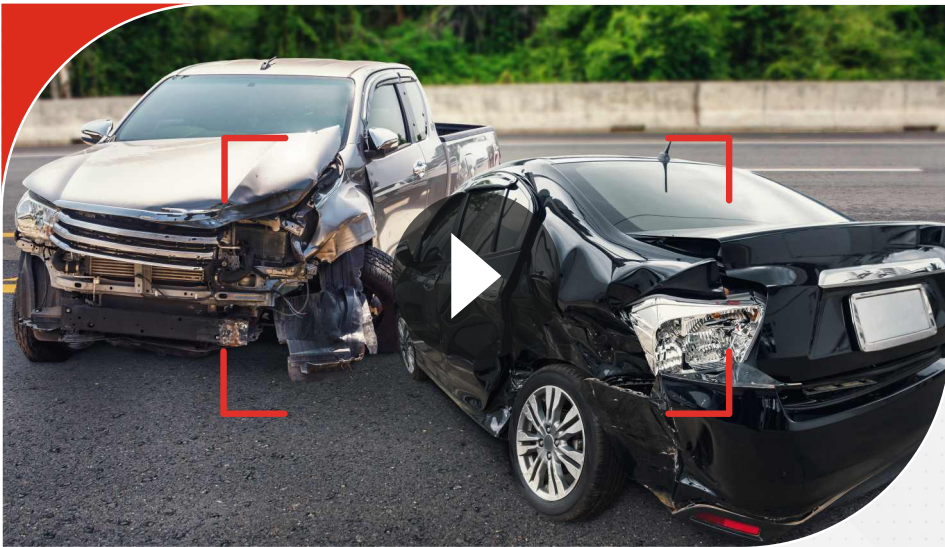

Emergency Video

The Trueview Dash Cameras Emergency Video feature auto-saves footage during accidents or sudden impacts. It locks collision-detected videos, preventing overwrites, ensuring key evidence is preserved for insurance or legal needs.

Compatible With TrueCloud App

Trueview Dash Cameras is compatible with the most trusted TrueCloud App. This app allows users to remotely access, view, and manage dash cam footage via the cloud. It supports real-time video streaming, file downloads, and sharing, ensuring convenient access to recordings anytime, anywhere.