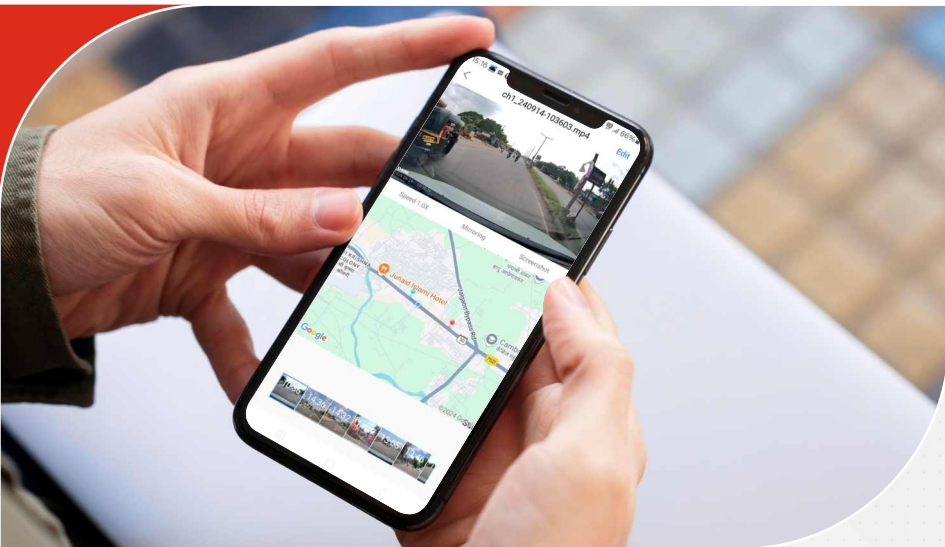

In Built GPS

Stay informed about every detail of your journey with built-in GPS logging. Track your route, speed, and location with precision, offering valuable insights for navigation and enhancing security.

Speed Alert

The Trueview Dash Cameras Speed Alert notifies drivers when they exceed a set speed limit. It uses GPS to track the vehicle's speed and provides real-time alerts (audible or visual) to encourage safer driving. This feature helps drivers stay within legal speed limits and can be customized for different roads.