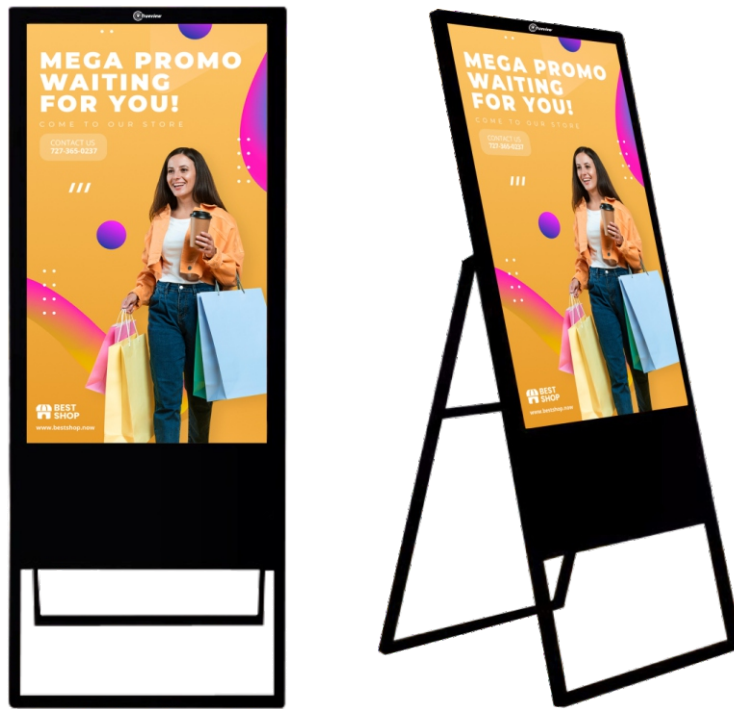

DSS A-Type 43 Inch A11 2GB/16GB Floor Mount Non Touch - T29971-A

Technical Specification

LCD Panel Parameters

Size	43" Inch
Backlight Type	E-LED
Resolution	1920 X 1080
Display Size (mm)	941.2mm (H) X 529.4mm (W)
Response Time	8ms (Typ.)
Brightness	300-350 cd / m2
Contrast	1200:1
Viewing Angle	178° (V), 178° (H)
Color	16.7M
Color Saturation (x% NTSC)	72%
Ratio	16:9
Refresh Frequency	60Hz

Glass

Size	1700mm X 603.4mm X 3mm
Performance	Fully Tempered Glass

LCD Panel Parameters

Model	YS-M66
Main Chip Manufacturer	Rockchip RK3566
CPU	Quad-core 64-bit Cortex-A55, clocked at up to 1.8GHz

GPU	ARM G52 2EE supports Open GL ES 1.1 / 2.0 / 3.2, Open CL 2.0, Vulkan 1.1 with built-in high-performance 2D acceleration hardware
Operating System	Android 11
Memory	2G
Storage	16G
Play Mode	Supports multiple playback modes such as loop, timing, and insert
Video Playback	DAT, MPG, VOB, TS, AVI, MKV, MP4, MOV, 3GP, RM, RMVB, FLV, WEBM
USB Interface	4 USB 2.0 hosts, 1 USB 3.0, 1 USB_OTG
Serial Port	2 TTL serial ports (optional TTL / RS232, default TTL), 1 Debug serial port
HDMI	HDMI2.0 supports up to 4K@60HZ output
Wi-Fi	Support Wi-Fi-2.4G, BT-4.1
Ethernet	1, adaptive 100M / 1000M Ethernet
TF Card	Standard TF card holder, supports 16GB / 32GB / 64GB / 128GB multiple storage

Trumpet

Cabinet Speaker	Supports left and right channels, built-in dual 8R / 5W amplifiers
-----------------	--

Control Interface

IR	IR / Button
----	-------------

Power Consumption

Power Input Voltage	90 V ~ 264 V / AC, 47-63 Hz
Total Power	≤100W
Standby Power	<1W

Structure Size

Bare Metal Dimension	1700mm X 603.4mm
Shell Material	Seet Metal

Physical Specification

Panel Net Weight (Kg)	26
Packed Gross Weight (Kg)	30

Accessories

Kit	1xPower Cable, 1xRemote Control, 1xAntenna
-----	--