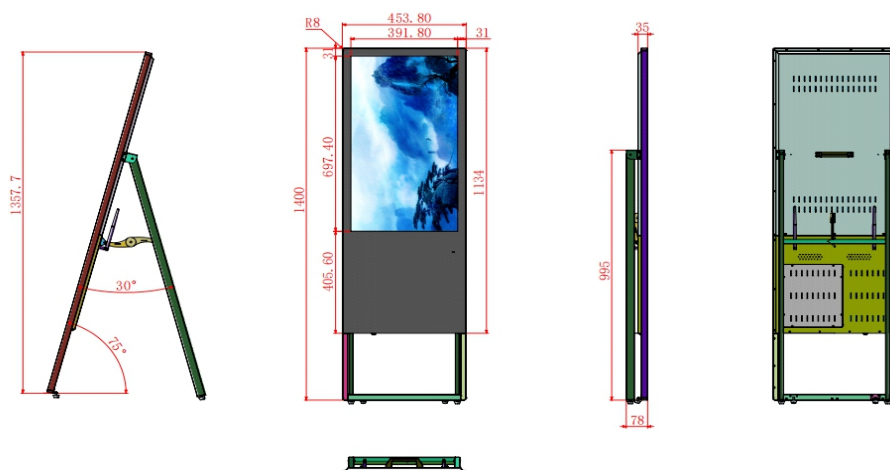

Structure Size

Bare Metal Dimension	1700mm X 603.4mm
Shell Material	Seet Metal

Physical Specification

Panel Net Weight (Kg)	26
Packed Gross Weight (Kg)	30

Accessories

Kit	1xPower Cable, 1xRemote Control, 1xAntenna
-----	--

Dimension:

* Note: we will not inform the modify or upgrade of products.