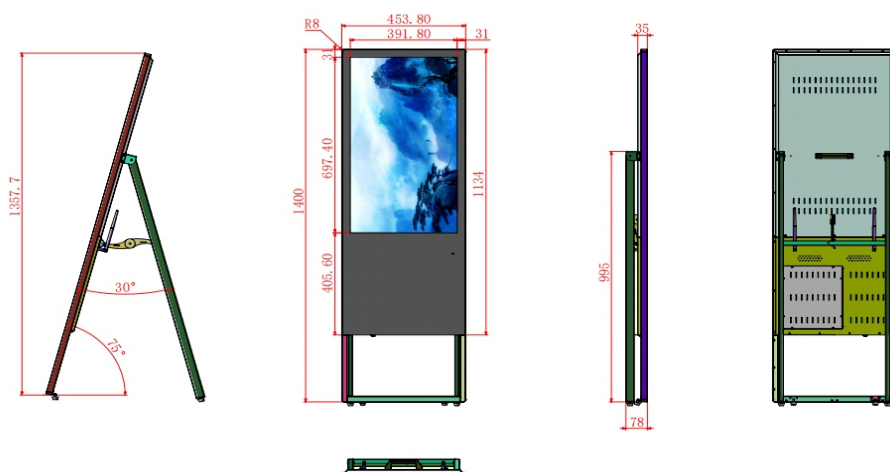

DSS A Type 32 Inch A11 2GB/16GB Floor Mount Non Touch -T29970-A

Technical Specification

LCD Panel Parameters

Size	32" Inch
Backlight Type	E-LED
Resolution	1920 X 1080
Display Size (mm)	697.4mm (H) X 391.8mm (W)
Response Time	8ms (Typ.)
Brightness	300-350 cd / m2
Contrast	1200:1
Viewing Angle	178° (V), 178° (H)
Color	16.7M
Color Saturation (x% NTSC)	72%
Ratio	16:9
Refresh Frequency	60Hz

Structure Size

Bare Metal Dimension	1400mm X 453.8mm
Shell Material	Seet Metal

Physical Specification

Panel Net Weight (Kg)	16
Packed Gross Weight (Kg)	19

Accessories

Kit	1xPower Cable, 1xRemote Control, 1xAntenna
-----	--

Dimension:

* Note: we will not inform the modify or upgrade of products.