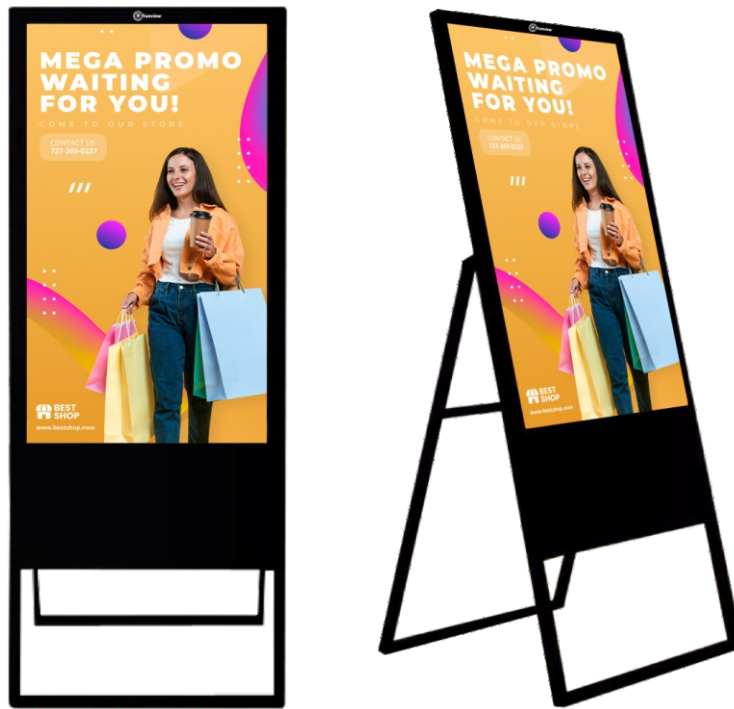

DSS A Type 32 Inch A11 2GB/16GB Floor Mount Non Touch -T29970-A

Technical Specification

LCD Panel Parameters

Size	32" Inch
Backlight Type	E-LED
Resolution	1920 X 1080
Display Size (mm)	697.4mm (H) X 391.8mm (W)
Response Time	8ms (Typ.)
Brightness	300-350 cd / m2
Contrast	1200:1
Viewing Angle	178° (V), 178° (H)
Color	16.7M
Color Saturation (x% NTSC)	72%
Ratio	16:9
Refresh Frequency	60Hz

Glass

Size	1132mm X 451.8mm X 3mm
Performance	Fully Tempered Glass

LCD Panel Parameters

Model	YS-M66
Main Chip Manufacturer	Rock chip RK3566
CPU	Quad-core 64-bit Cortex-A55, clocked at up to 1.8GHz

GPU	ARM G52 2EE supports Open GL ES 1.1 / 2.0 / 3.2, Open CL 2.0, Vulkan 1.1 with built-in high-performance 2D acceleration hardware
Operating System	Android 11
Memory	2G
Storage	16G
Play Mode	Supports multiple playback modes such as loop, timing, and insert
Video Playback	DAT, MPG, VOB, TS, AVI, MKV, MP4, MOV, 3GP, RM, RMVB, FLV, WEBM
USB Interface	4 USB 2.0 hosts, 1 USB 3.0, 1 USB_OTG
Serial Port	2 TTL serial ports (optional TTL / RS232, default TTL), 1 Debug serial port
HDMI	HDMI2.0 supports up to 4K@60HZ output
Wi-Fi	Support Wi-Fi-2.4G, BT-4.1
Ethernet	1, adaptive 100M / 1000M Ethernet
TF Card	Standard TF card holder, supports 16GB / 32GB / 64GB / 128GB multiple storage

Trumpet

Cabinet Speaker	Supports left and right channels, built-in dual 8R / 5W amplifiers
-----------------	--

Control Interface

IR	IR/Button
----	-----------

Power Consumption

Power Input Voltage	90 V ~ 264 V/AC, 47-63 Hz
Total Power	≤100W
Standby Power	<1W

Structure Size

Bare Metal Dimension	1400mm X 453.8mm
Shell Material	Seet Metal

Physical Specification

Panel Net Weight (Kg)	16
Packed Gross Weight (Kg)	19

Accessories

Kit	1xPower Cable, 1xRemote Control, 1xAntenna
-----	--