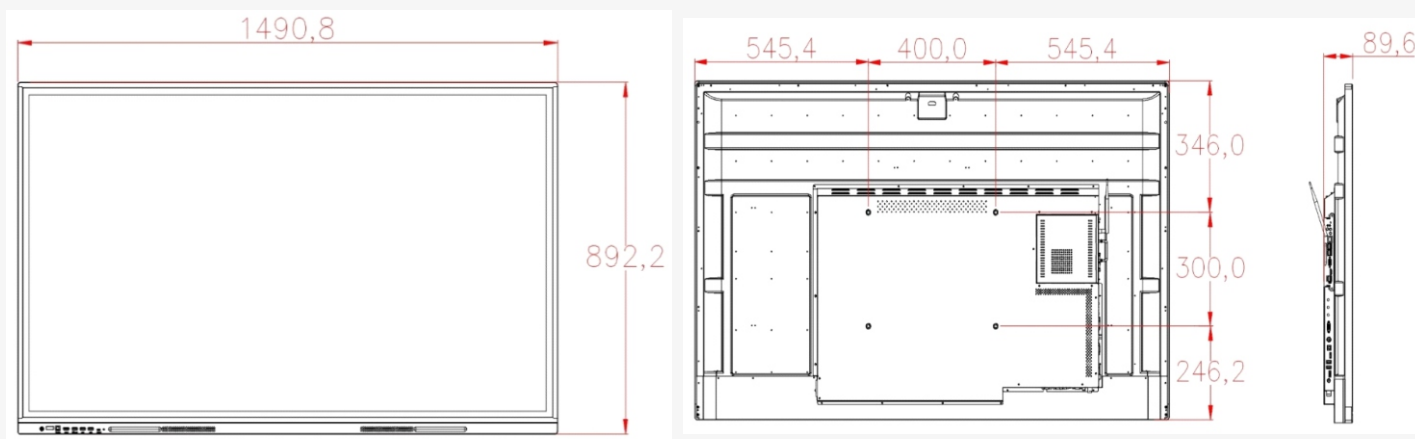

Android 13

TECHNICAL SPECIFICATION

LCD Panel

Diagonal Size	65"
Bonding Technology	Zero Bonding
Aspect Ratio	16:9
Pixel Pitch	0.372(H) X 0.372(W)
Response	≤8ms
Resolution	3840 x 2160
Contrast Ratio	5000:1 Dynamic, 1200:1 Static
Brightness(cd/m ²)	450 cd/m ² (±5%)
Display Area	1428.48 (W) X 803.52 (H) mm
Color	16.7million color
View Angle	H: 178° V: 178°
LED Lifespan	60,000* hours

Product Dimension	1490.8mm x 892.2mm x 89.6mm
VESA Hole	400 x 200 mm
Weight	Net Weight : 72KG Gross Weight: 87KG
Package Dimension	1610mm x 1020mm x 190mm

Other

Accessories	Remote controller*1, Power Cord*1, Magnetic pen*2, Wi-Fi Antenna*4, Touch Cable*1
Option	Floor Stand Bracket

Dimension:-

* Note: Product specifications are subject to change without prior notice.