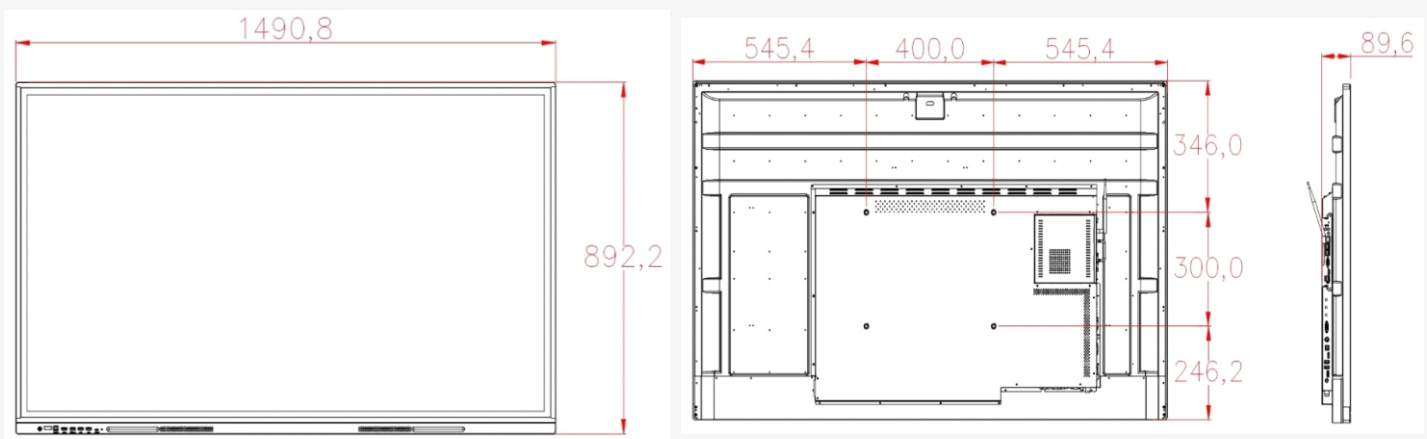

Android 13

TECHNICAL SPECIFICATION

LCD Panel

Diagonal Size	65"
Bonding Technology	Zero Bonding
Aspect Ratio	16:9
Pixel Pitch	0.372(H) X 0.372(W)
Response	≤8ms
Resolution	3840 x 2160
Contrast Ratio	5000:1 Dynamic, 1200:1 Static
Brightness(cd/m ²)	450 cd/m ² (±5%)
Display Area	1428.48 (W) X 803.52 (H) mm
Color	16.7million color
View Angle	H: 178° V: 178°
LED Lifespan	60,000* hours

Product Dimension	1490.8mm x 892.2mm x 89.6mm
VESA Hole	400 x 200 mm
Weight	Net Weight : 72KG Gross Weight: 87KG
Package Dimension	1610mm x 1020mm x 190mm
Other	
Accessories	Remote controller*1, Power Cord*1, Magnetic pen*2, Wi-Fi Antenna*4, Touch Cable*1
Option	Floor Stand Bracket

Dimension:-

* Note: Product specifications are subject to change without prior notice.