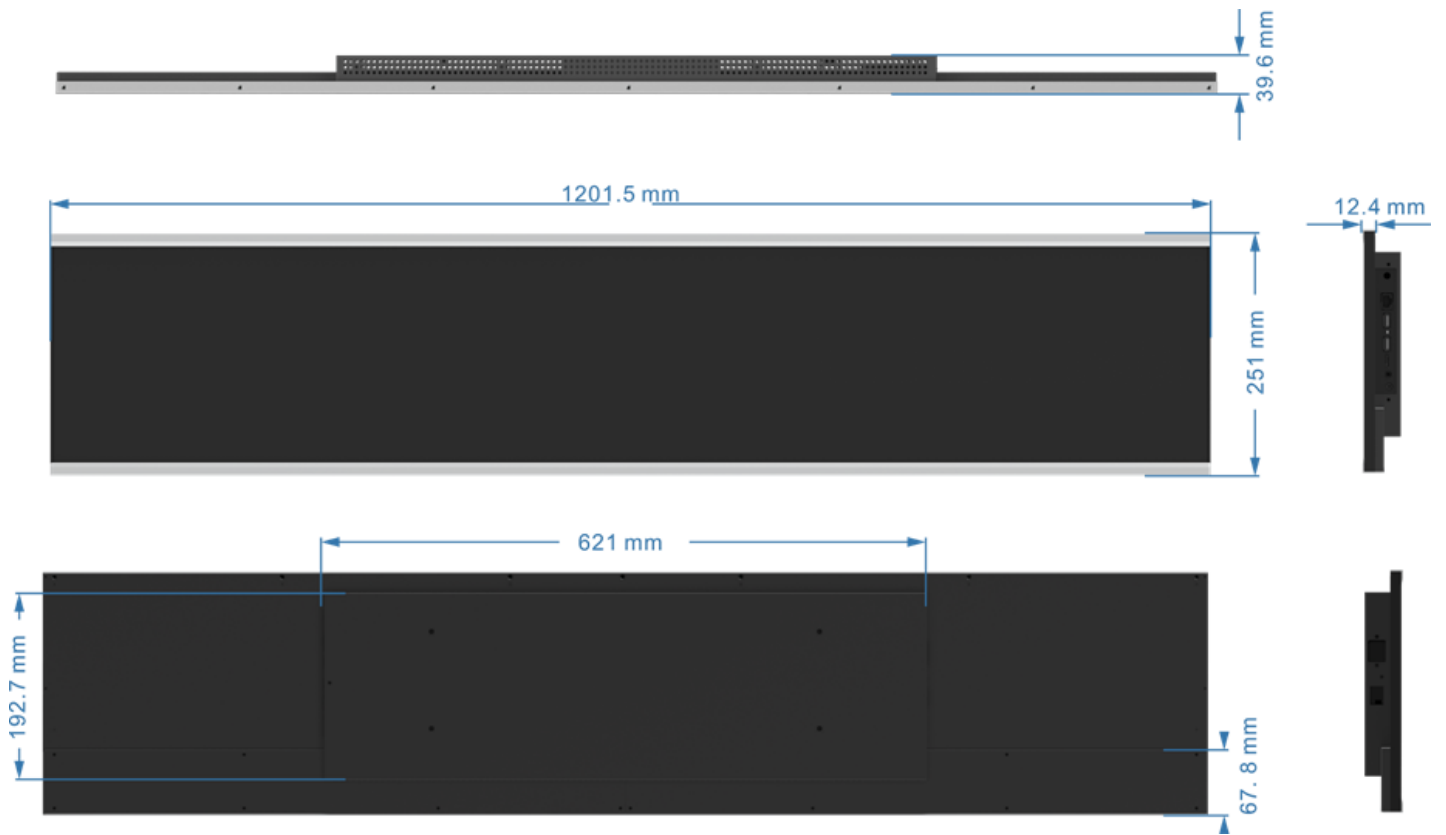

47.6 Inch Stretched Wall-Mount Display DSS T291063-A

FEATURES

- Full Screen Display
- 1920 × 360 Resolution
- Ultra Wide
- 1200 cd/m² High Brightness
- Android 7.0
- Quad-Core-A40

Ultra HD

Viewing Angle

Android OS

Remote Access

Power Saving

Technical Specification

DISPLAY

Model No	T291063-A
Display Type	47.6" TFT-LCD Edge LED back-light
Display Area	1189.44mm (H) × 223.02mm (V)
Optimum Resolution	1920 x 360
Pixel Pitch	206.5mm (H) × 619.5mm (V)
Brightness	1200 cd/m ²
Contrast Ratio	1200:1
View Angle (H/V)	89°
Response Time	5ms
Display Color	16.7M
Backlight	Down edge side,, 2- LED Light bar
Screen Life	≥ 15000 Hour
Display Mode	Normally Black

Environment

Operation Temperature	0°C-+50°C
Operation Humidity	10%RH-80%RH
Storage Temperature	-20°C-+60°C
Operating Ambient Humidity	10%RH-80%RH

Physical

Bezel	2.2 / 2.2 / 13.6 / 13.6
Set Weight	5.1Kg
Dimension	1201.44 (H) x 251.42 (V) x 22mm(D)
Package Dimension	1295 (L) mm x 426 (W) mm x 345 (H) mm

Dimension:

* Note: we will not inform the modify or upgrade of products.