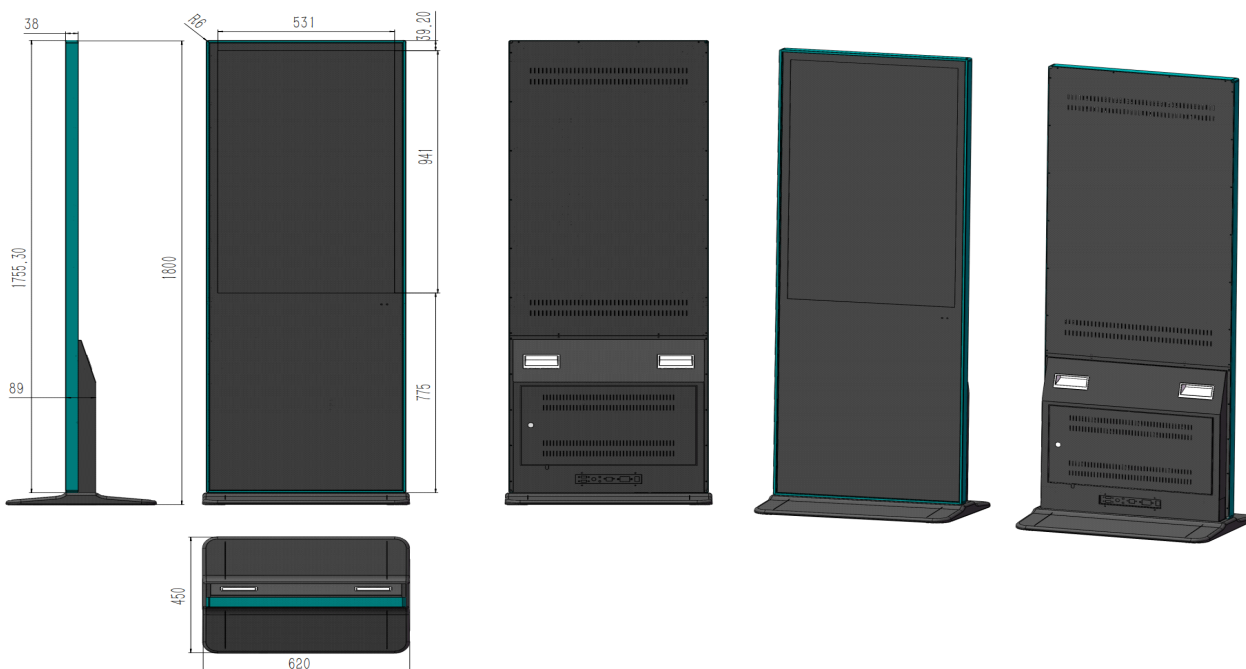

I/O Port	1*1000M LAN, 1*TF card, 2*USB, 1*miniUSB-OTG,1*Earphone
Power Input	AC 100~240V~ / 2~5A / 60-50Hz
Function Features	
Maximum Resolution	Support 4K display
Media Format	Video: RM, RMVB, MKV, TS, FLV, AVI, VOB, MOV, WMV, Mp4 Picture: JPG, BMP Audio: MP3, WMA, APE
Free Split Layout	Split the monitor to several area to display video, picture, text etc
Network Management	Yes
Multiply Play Mode	Schedule, Broadcasting, Cycle play etc
Firmware	Update firmware by network or USB disk
Energy Saving	LED backlight to save 50% power consumption
Time On / Off	Auto power on or off by setting timer
Remote Control	Play, Pause, Stop, Restart, Shutdown etc.
Readable	Frosted LCD screen for readability at high light condition
General	
Body Material	Aluminum Frame, Metal body
Glass	4mm , MOHS 7 Grade Tempered Glass, Explosion Proof
Life	60,000hrs @ 100% duty cycle
Temperature	Work : 0°C ~ 50°C ; Storage : -20° ~ 60°C
Humidity	Work : 10% to 90% (Non Condensing) Storage : 0 to 95% (Non Condensing)
Noise	Working < 25 dBA
Consumption	Max ≤ 150W; Standby ≤ 1W
Product Dimension	Body : 610 (W) x 1755.3 (H) x 89 (D)mm Floor Stand Set :620 (W) x 45(H) x 450(D)mm
Accessories	Quick Start Guide, Remote Controller, Power Cord

Dimension :

* Note: we will not inform the modify or upgrade of products.