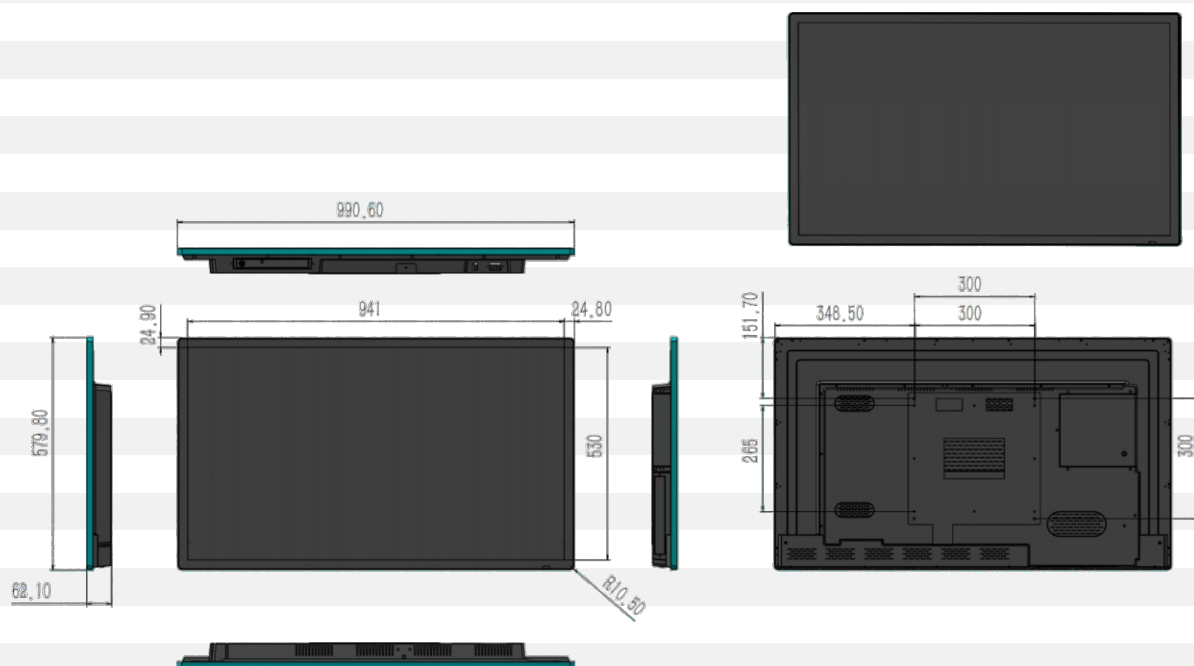

Media Format	Video : RM, RMVB, MKV, TS, FLV, AVI, VOB, MOV, WMV, Mp4 Picture: JPG, BMP Audio: MP3, WMA, APE
Free Split Layout	Split the monitor to several area to display video, picture, text etc
Network Management	Yes
Multiply Play Mode	Schedule, Broadcasting, Cycle play etc
Firmware	Update firmware by network or USB disk
Energy Saving	LED Back Light to save 50% power consumption
Time On/Off	Auto power on or off by setting timer
Remote Control	Play, Pause, Stop, Restart, Shutdown etc.
Readable	Frosted LCD screen for readability at high light condition
General	
Body Material	Aluminum Frame, Metal body
Glass	4mm, MOHS 7 Grade Tempered Glass, Explosion Proof
Life	60,000 hrs @ 100% duty cycle
Temperature	Work : 0°C ~ 50°C; Storage : -20° ~ 60°C
Humidity	Work : 10% to 90% (Non Condensing) Storage : 0 to 95% (Non Condensing)
Noise	Working < 25 dBA
Consumption	Max ≤ 150W; Standby ≤ 1W
Product Dimension	Body : 1260.1 (W) x 731.1 (H) x 62.8 (D)mm
Accessories	Quick Start Guide, Remote Controller, Power Cord

Dimension

* Note: we will not inform the modify or upgrade of products.