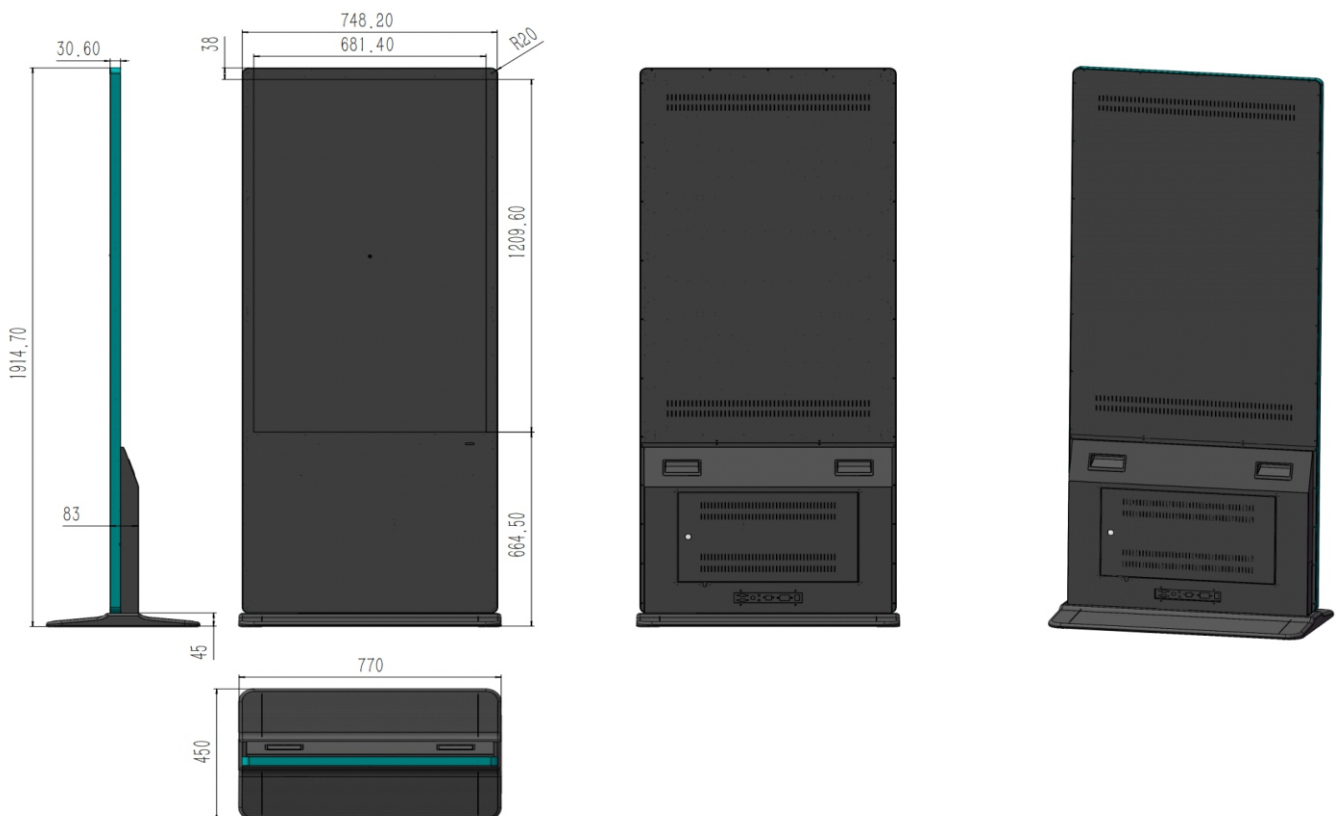

Free Split Layout	Picture : JPG, BMP Audio : MP3, WMA, APE
Network Management	Split the monitor to several area to display video, picture, text etc yes
Multiply Play Mode	Schedule, Broadcasting, Cycle play etc
Firmware	Update firmware by network or USB disk
Energy Saving	LED Back Light to save 50% power consumption
Time On/Off	Auto power on or off by setting timer
Remote Control	Play, Pause, Stop, Restart, Shutdown etc.
Readable	Frosted LCD screen for readability at high light condition
General	
Body Material	Aluminum Frame, Metal body
Glass	4mm, MOHS 7 Grade Tempered Glass, Explosion Proof
Life	60,000hrs @ 100% duty cycle
Temperature	Work : 0°C ~ 50°C ; Storage : -20° ~ 60°C
Humidity	Work : 10% to 90% (Non Condensing) Storage : 0 to 95% (Non Condensing)
Noise	Working < 25 dBA
Consumption	Max ≤ 150W; Standby ≤ 1W
Product Dimension	Body : 748.2 (W) x 1869.5 (H) x 83 (D)mm Floor Stand Set : 620(W) x 45(H) x 450(D)mm
Accessories	Quick Start Guide, Remote Controller, Power Cord

Dimension

* Note: we will not inform the modify or upgrade of products.