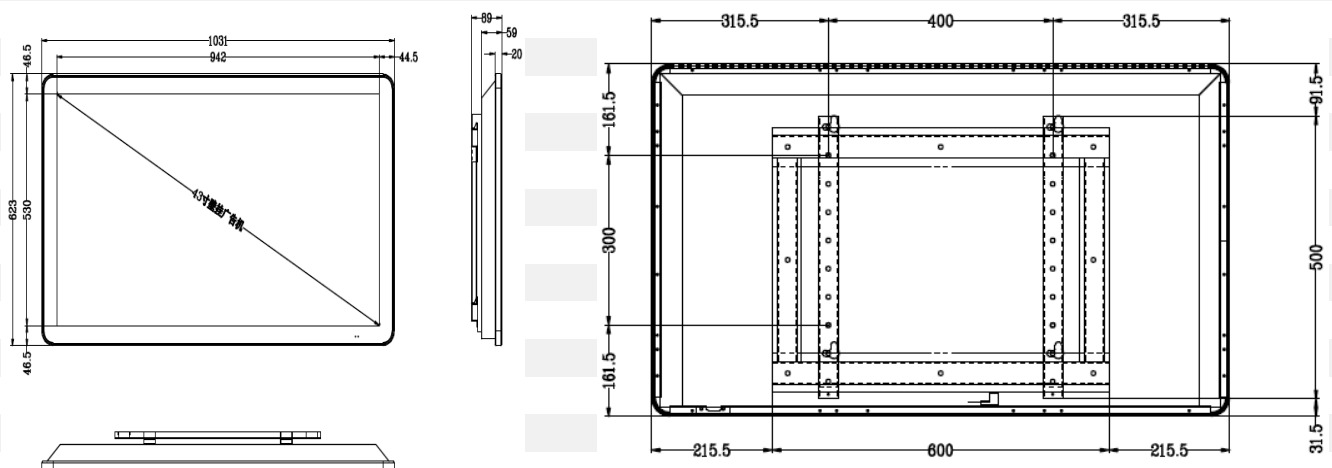

Media Format	Video : RM, RMVB, MKV, TS, FLV, AVI, VOB, MOV, WMV, Mp4 Picture : JPG, BMP Audio : MP3, WMA, APE
Free Split Layout	Split the monitor to several area to display video, picture, text etc
Network Management	Yes
Multiply Play Mode	Schedule, Broadcasting, Cycle play etc
Firmware	Update firmware by network or USB disk
Energy Saving	LED Back Light to save 50% power consumption
Time on/off	Auto power on or off by setting timer
Remote Control	Play, Pause, Stop, Restart, Shutdown etc.
Readable	Frosted LCD screen for readability at high light condition
General	
Touch type	Infra-red touch or capacity touch, 10 points touch
Transmittance	>92%
Touch precision	≤2mm
Touch object	IR: All Opaque object, such as finger, pen etc.
Body Materia	Aluminum Frame, Metal body
Glass	4mm, MOHS 7 Grade Tempered Glass, Explosion Proof
Life	60,000hrs @ 100% duty cycle
Temperature	Work : 0°C ~ 50°C ; Storage : -20° ~ 60°C
Humidity	Work : 10% to 90% (Non Condensing) Storage : 0 to 95% (Non Condensing)
Noise	Working<25dBA
Consumption	Max≤200W; Normal≤150W; Standby≤2W
Product Dimension	1031mm (W) x 623mm (H) x 89mm (D)
Weight	NW25±0.5Kg; GW32±0.5Kg
Package Dimension	1080 x 195 x 695mm
Accessories	Quick Start Guide, Remote Controller, Power Cord

Dimension

* Note: we will not inform the modify or upgrade of products.