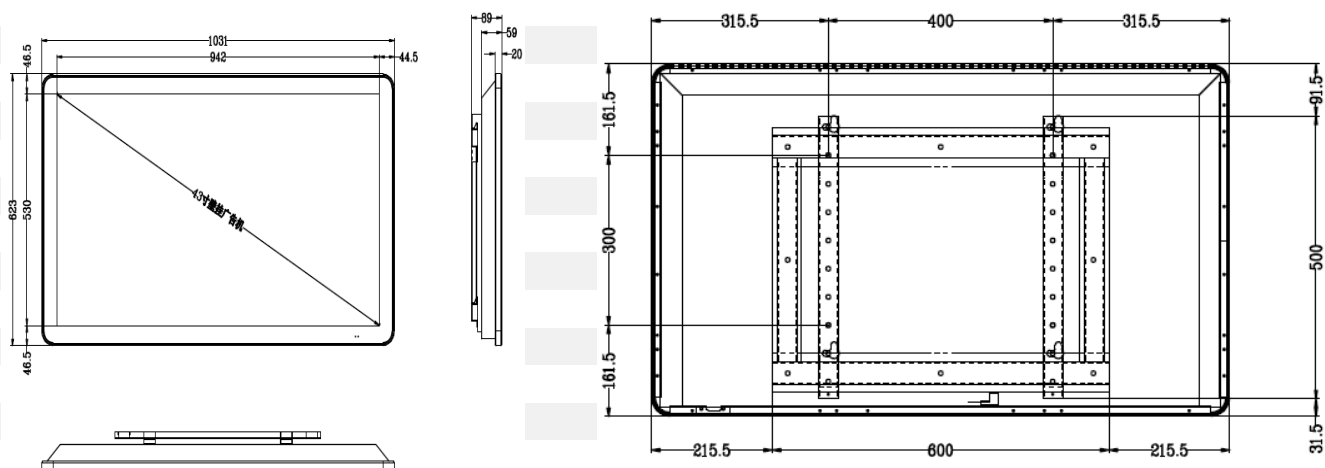

Media Format	Video: RM, RMVB, MKV, TS, FLV, AVI, VOB, MOV, WMV, Mp4 Picture: JPG, BMP Audio: MP3, WMA, APE
Free Split Layout	Split the monitor to several area to display video, picture, text etc
Network Management	Yes
Multiply Play Mode	Schedule, Broadcasting, Cycle play etc
Firmware	Update firmware by network or USB disk
Energy Saving	LED Back Light to save 50% power consumption
Time on/off	Auto power on or off by setting timer
Remote Control	Play, Pause, Stop, Restart, Shutdown etc.
Readable	Frosted LCD screen for readability at high light condition

General

Body Material	Total Metal body, Black Color
Glass	4mm, Physical 7 Grade Tempered Glass, Explosion Proof
Life	60,000 hrs @ 100% duty cycle
Temperature	Work : 0°C ~ 50°C; Storage : -20° ~ 60°C
Humidity	Work : 10% to 90% (Non Condensing) Storage : 0 to 95% (Non Condensing)
Noise	Working < 25 dBA
Consumption	Max ≤ 200W; Normal ≤ 150W; Standby ≤ 2W
Product Dimension	Body : 1031mm (W) x 623mm (H) x 89mm (D)
Weight	Nw25 ± 0.5Kg; Gw32 ± 0.5Kg
Package Dimension	Quick Start Guide, Remote Controller, Power Cord
Accessories	

Dimension

* Note: we will not inform the modify or upgrade of products.