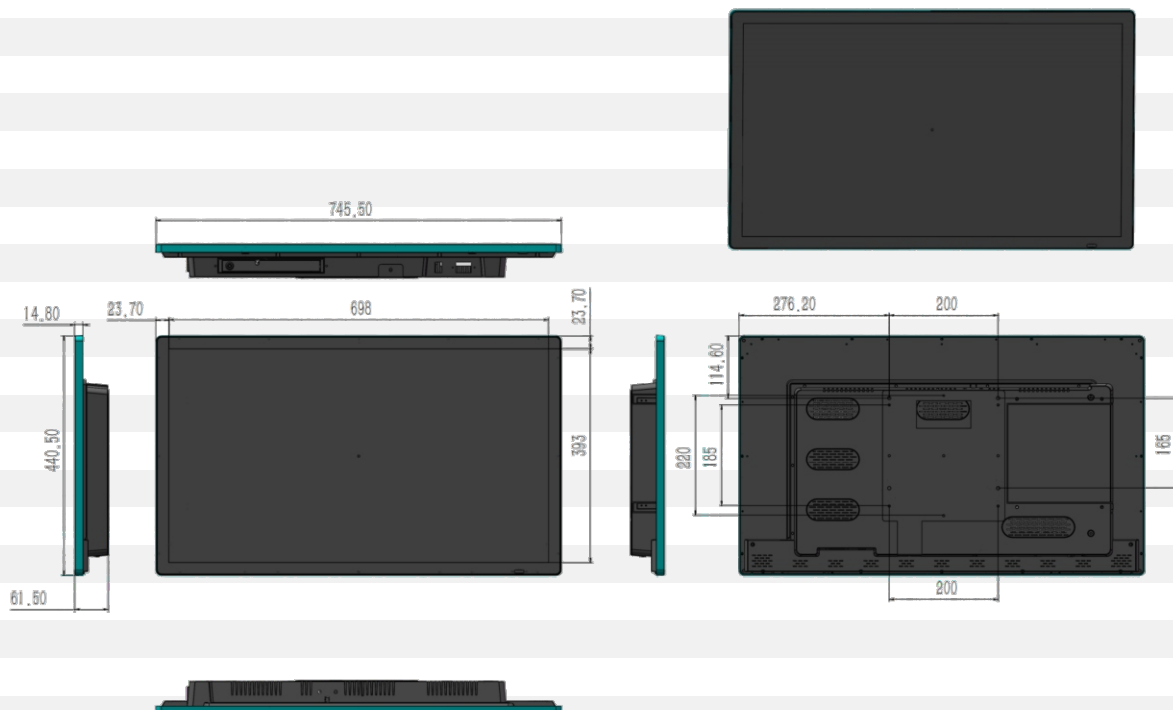

Media Format	Video: RM, RMVB, MKV, TS, FLV, AVI, VOB, MOV, WMV, Mp4 Picture: JPG, BMP Audio: MP3, WMA, APE
Free Split Layout	Split the monitor to several area to display video, picture, text etc
Network Management	Yes
Multiply Play Mode	Schedule, Broadcasting, Cycle play etc
Firmware	Update firmware by network or USB disk
Energy Saving	LED Back Light to save 50% power consumption
Time On/Off	Auto power on or off by setting timer
Remote Control	Play, Pause, Stop, Restart, Shutdown etc.
Readable	Frosted LCD screen for readability at high light condition
General	
Body Material	Aluminum Frame, Metal body
Glass	4mm, MOHS 7 Grade Tempered Glass, Explosion Proof
Life	60,000 hrs @ 100% duty cycle
Temperature	Work : 0°C ~ 50°C; Storage : -20° ~ 60°C
Humidity	Work : 10% to 90% (Non Condensing) Storage : 0 to 95% (Non Condensing)
Noise	Working < 25 dBA
Consumption	Max ≤ 150W; Standby ≤ 1W
Product Dimension	Body : 1260.1 (W) x 731.1 (H) x 62.8 (D)mm
Accessories	Quick Start Guide, Remote Controller, Power Cord

Dimension

* Note: we will not inform the modify or upgrade of products.