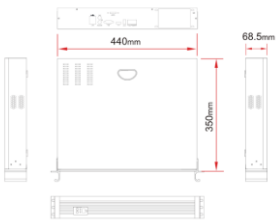

Product code	T38001
Operating System	Embedded Linux
User Interface	GUI
Video Compression	H.264/H.265/H.265+
Display Mode	36ch Digital input (4000X3000) + 36ch Preview + 16ch Playback + Face Recognition, 4ch front end comparison (Support import 5000 face database) & 16CH front end comparison 16ch Digital (4000X3000) + 16ch Preview + 16ch Playback
HDMI out put	1CH HDMI; Resolution: 3840×2160/60Hz,1920×1080/60Hz
VGA out put	1CH VGA; Resolution: 3840×2160/60Hz,1920×1080/60Hz
Preview Ability	36CH Preview
Video Resolution	4K/5M/3M/1080P/720P
Decode Playback	16CH 1080P Playback OR 4CH 4K Playback
Recording Mode	Timing recording or alarm recording, Timing record, Alarm recorder, Stop record
Playback Mode	On time playback, regular playback, event playback, external file playback, log playback
Backup Mode	Regular backup, event backup, video clip backup
Streaming Type	Audio/Video, Variable Rate(VBR) , Constant Bit Rate(CBR)
Duel stream	Support
Audio Compression	G.711
Smart Functions	Target Count, Object Left/Lost, Electric Fence, Line Crossing, Face Grouping List, Face Detection, Humanoid Detection, Retrograde Detection, Leave Position Detection (need front end IPC supported)
Protocol	ONVIF (support version 2.4), IPv4, UPnP (plug and play), NTP (network time), SADP (automatic search IP address), PPPoE (dial-up Internet), DHCP (automatic access to IP addresses), etc.
Network Users	5 User
Network Bandwidth	216 Mbps
Network Port	2*RJ45 10M/100M/1000M self-adaptive LAN port
P2P	Support, Android/Iphone/Windows Pc
Audio Input	1 RCA In, IPC composite audio input
Audio Output	1 RCA Out, HDMI audio
USB Interface	1x USB2.0 front port, 1x USB2.0 Back port, 1x USB3.0 rear port
Alarm Input	4Ch
Alarm Output	4Ch
Serial Port	RS-485
SATA	4 SATA
Capacity	Each port supports MAX 8TB HDD
Working temperature	-10°C --- 55°C
Operating Humidity	10% ~ 90%
Power Supply	12V -6.25A
Power Consumption	≤50W (without HDD)
Dimension	440mm×430mm×90mm
Weight Net	7.4KG (without HDD)
Weight Gross	9.8KG (without HDD)