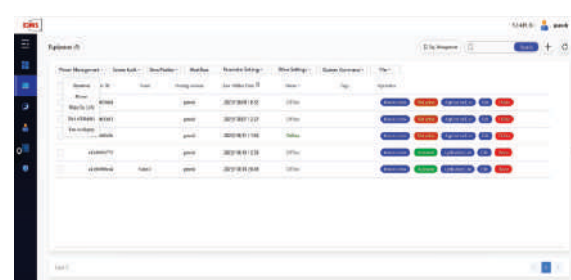

Gain the power, screen and data control of your devices