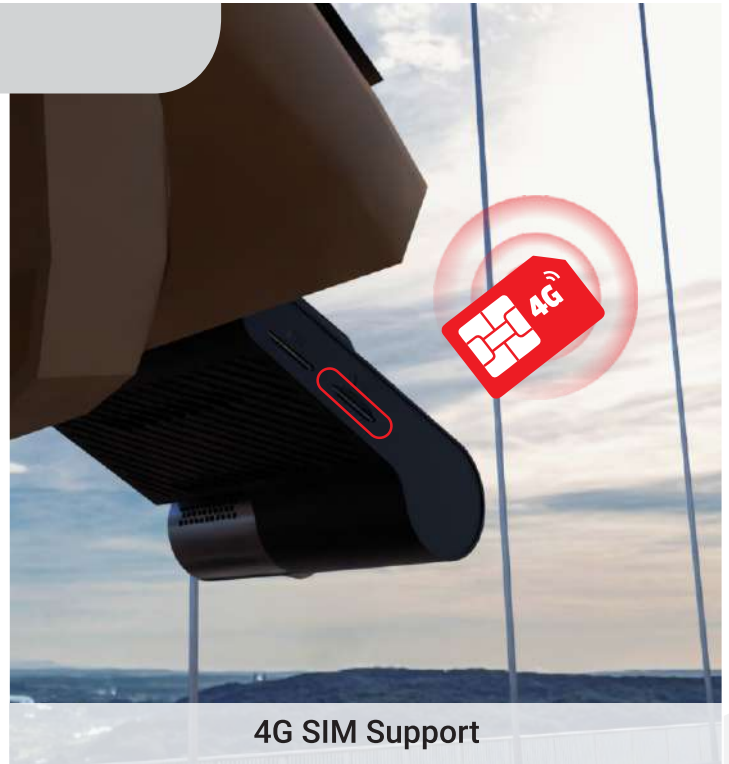

Dash Camera with Built-in G-Sensor

-  2MP Resolution
-  Built-In Microphone
-  Time Lapse Recording
-  Easy to Install
-  256GB Micro SD Card
-  Built In G-Sensor
-  Speed Alert
-  TrueCloud Plus Mobile App

Dash Camera with Built-in GPS

Dash Camera with Built-in GPS

4G SIM Support

Up To 4MP Resolution

Wi-Fi Support

Time Lapse Recording

Built-In Microphone

256GB Micro SD Card

Built In G-Sensor

Speed Alert

TrueCloud Plus Mobile App

Dual Dash Camera with Built-in G-Sensor & GPS

Real-Time Monitoring

3MP Wi-Fi Video Door Bell

"Hello your package has arrived."

"Please, wait I will be there"

Audio Chime Included

Stay connected and secured with our Video Door Bell

256GB SD Card

Human Detection

Voice Prompt

Built-in MIC

Support All Device

IP66 Rating