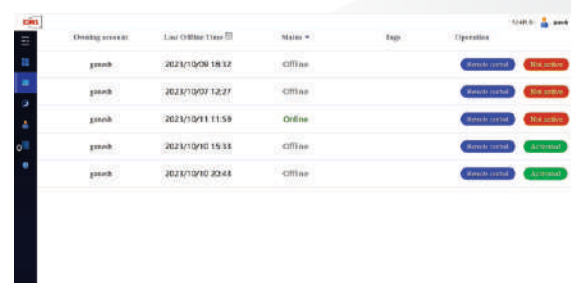

Secure your data through Private Server Integration