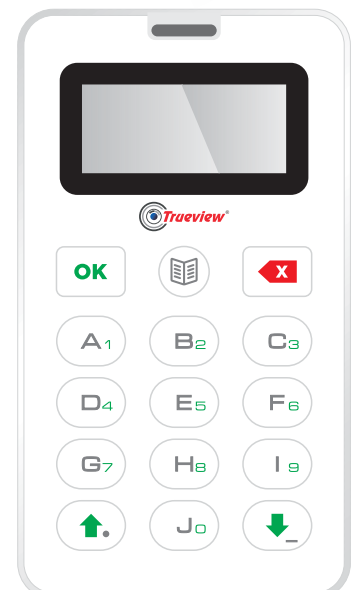

CREDIBLE AND COHERENT CONCLUSIONS.

With TrueClick at hand, students are no more passive listeners as before. Instead, they can now be active participants. TrueClick enhances the interactive learning in class by giving a voice to each and every student. With TrueClick Student Response System, you can engage the students with activities like instant quiz. Set different questions, seek answers and create answer reports easily. Create an interactive learning environment where every student can participate actively and give real-time feedback. With TrueClick, teachers can track progress through instant feedback to determine whether the students need reviewing, re-teaching or to continue with the next lesson.

- Engage Every Student
- Track Progress Easily
- Assess Student Understanding
- Transmit Widely & Stably
- No Installation Required
- Full Featured Software