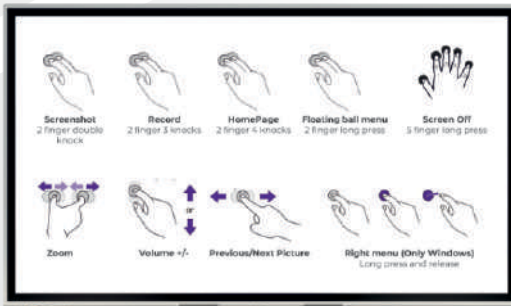

EDUCATION

CONFERENCEING

ENTERTAINMENT

AiO Computer Hardware Features

4mm Toughened & Heat Tempered Glass

Infinite White Board with Palm Rest Writing feature

Smart Hand & Touch Gestures for various operations & functions

Smart Split Screen with Dual OS (Android + Windows)

Wireless Screen Sharing for up to 9 various devices

Easy Screen Rotation Portrait to Landscape

55" to 110"
SCREEN SIZE

Widest range of sizes to best suit your requirements

MASTERFUL AND METICULOUS MANAGEMENT

- Remote Real-time Screen Control / View / Screenshot
- Application Management - Enable / Disable / Run / Uninstall
- Adjust Parameters - Brightness, Volume, Source, Languages
- Power management - Turn On/Off, Restart, Display On/Off
- Screen Lock Management - Lock, Un-Lock, Set Screen Lock
- Device-level usage history and reports