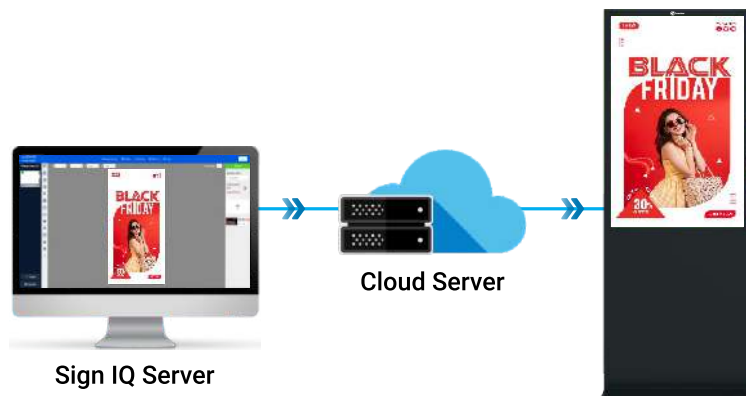

- Web Based Interface
- Full HD Display Panel
- Metal Housing
- Free Cloud Based Content Management Software
- Portrait & Landscape Installation
- Screen Size : 32", 43", 55"

Digital Signage Content Management Platform

Upload your content to the Digital Signage even without internet* in **3 WAYS**

Built in USB Software

Plug in a USB drive to update content directly on the screen. No internet required, Play seamless Content even after restart

Mobile Software

Manage and update your signage on the go using our intuitive mobile application.

Cloud Software

Control multiple screens remotely with real-time updates through our cloud based server.

Advanced Windows Software for Education