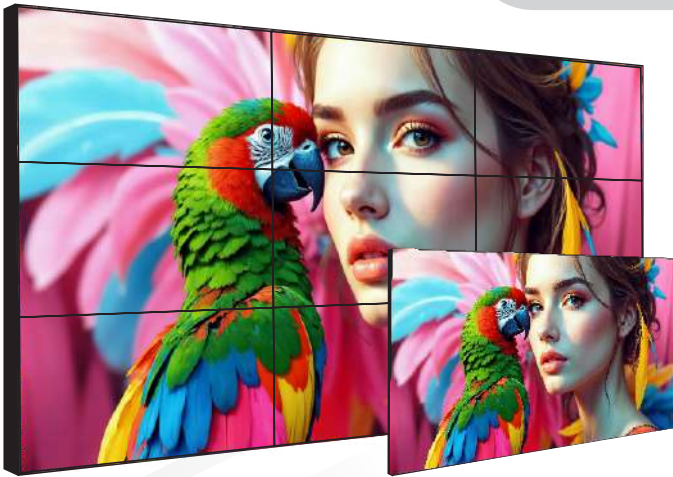

Video Wall Monitors

VIBRANT, VIVID AND VERSATILE

Trueview LCD Video Wall Monitors are built with high quality industrial grade components for 24x7 usage. Best suitable for control rooms, airports, shopping malls, stadiums, and other large public venues these video wall monitors can be customized to suit any infrastructure, any business or even entertainment centric experiential requirements.