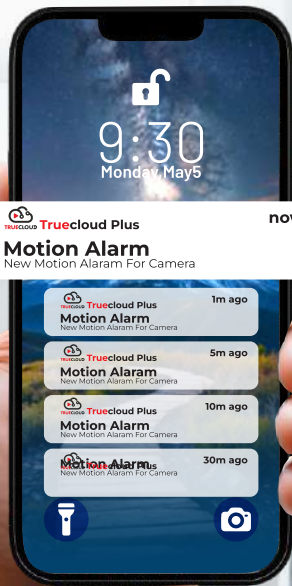

10X Digital
Zoom

Human
Detection

3 Night
Vision Modes

IP66
Rating*

Cloud
Recording

3MP Wi-Fi Robot All Time Colour Camera

Your Home.
Always Watched.
Always Safe.

-  RTMP & FTP Enabled
-  3MP Resolution
-  256GB SD Card
-  Two Way Audio Intercom
-  Human Detection
-  3 Night Vision Modes
-  6 Location Presets
-  10X Digital Zoom
-  Cloud Recording

Dash Camera with Built-in G-Sensor

-  2MP Resolution
-  Built-In Microphone
-  Time Lapse Recording
-  Easy to Install
-  256GB Micro SD Card
-  Built In G-Sensor
-  Speed Alert
-  TrueCloud Plus Mobile App

Dash Camera with Built-in GPS

Dash Camera with Built-in GPS

4G SIM Support

Up To 4MP Resolution

Wi-Fi Support

Time Lapse Recording

Built-In Microphone

256GB Micro SD Card

Built In G-Sensor

Speed Alert

TrueCloud Plus Mobile App

Dual Dash Camera with Built-in G-Sensor & GPS

Real-Time Monitoring

3MP Wi-Fi Video Door Bell

"Hello your package has arrived."

"Please, wait I will be there"