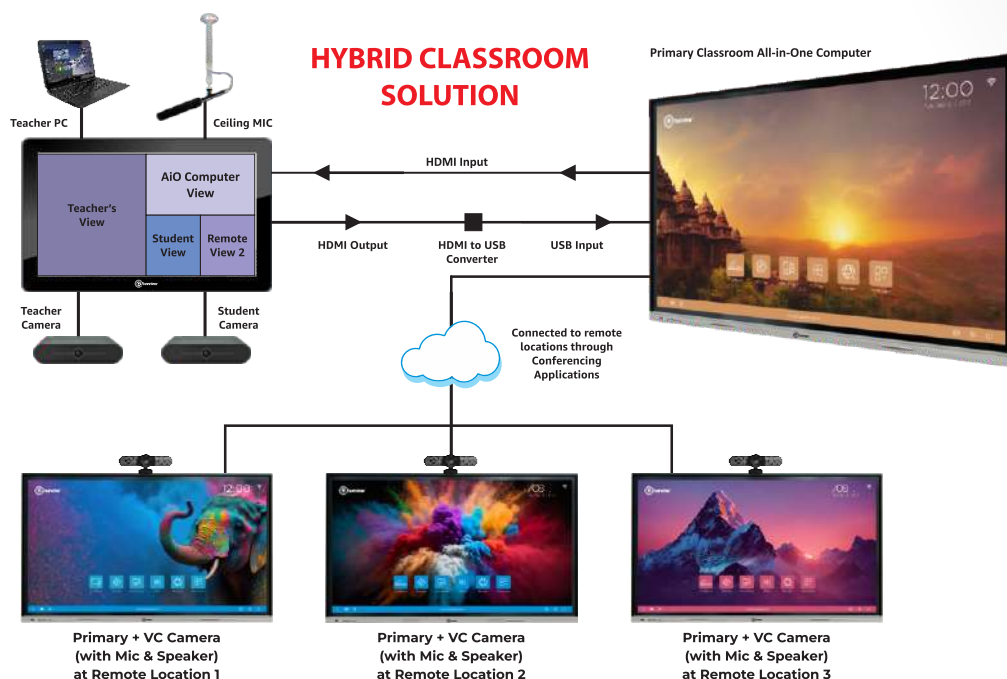

CAPACIOUS AND CLEVER CAPTURING

Presenting the most advanced Smart Lecture Capture System, TrueCap. This advanced system makes it easy teach the students with live and on demand videos. This enables the educators to easily record their video courses and share with students in or outside the campus. With TrueCap it becomes very easy to capture, switch, record, stream and deliver video content to a wider audience, whether live or on demand. locally or remotely. This system combines a Video Station, Pick-Up Microphone, Auto-Tracking Cameras for both teacher and the student and Online Director Platform to provide the most flexible and effective lecture capturing.

- One-Touch Recording and Broadcasting.
- 6 Screen Layout Modes for various scenarios.
- Intelligent Panorama & Close-Up switch function.
- Supports Instant Image Positioning.
- Built-in Disk Recording Protection Strategy.
- Smooth and stable live broadcast service.
- Wear-Resistant Capacitive Touch Technology.