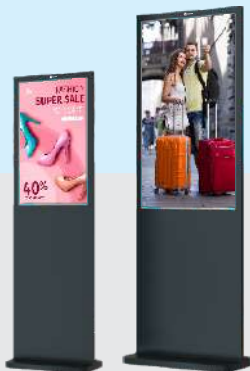

E-Series Floor Standing Digital Signages

- Web Based Interface
- Full HD Display Panel
- Metal Housing
- Free Cloud Based Content Management Software
- Screen Size : 32", 43", 55"