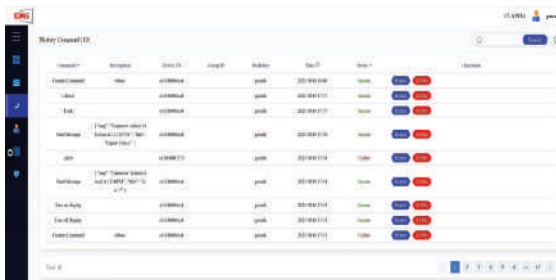

MASTERFUL AND METICULOUS MANAGEMENT

- Remote Real-time Screen Control / View / Screenshot
- Application Management - Enable / Disable / Run / Uninstall
- Adjust Parameters - Brightness, Volume, Source, Languages
- Power management - Turn On/Off, Restart, Display On/Off
- Screen Lock Management - Lock, Un-Lock, Set Screen Lock
- Device-level usage history and reports

Interactive Device Management System

Remotely control your Display devices at various locations

Gain control of the software and apps on all the devices

Secure your data through Private Server Integration