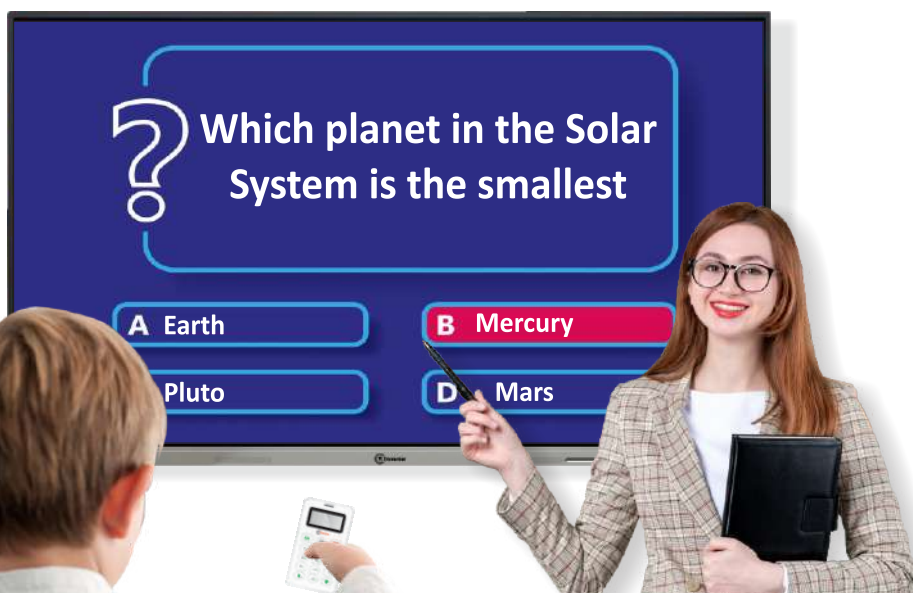

CREDIBLE AND COHERENT CONCLUSIONS.

With TrueClick at hand, students are no more passive listeners as before. Instead, they can now be active participants. TrueClick enhances the interactive learning in class by giving a voice to each and every student. With TrueClick Student Response System, you can engage the students with activities like instant quiz. Set different questions, seek answers and create answer reports easily. Create an interactive learning environment where every student can participate actively and give real-time feedback. With TrueClick, teachers can track progress through instant feedback to determine whether the students need reviewing, re-teaching or to continue with the next lesson.

- Engage Every Student
- Track Progress Easily
- Assess Student Understanding
- Transmit Widely & Stably
- No Installation Required
- Full Featured Software