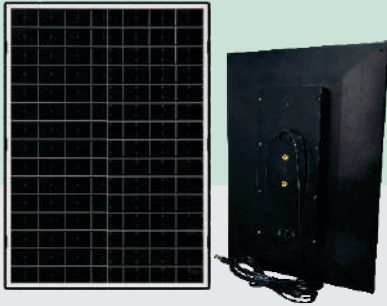

Solar Power Hub and Power System

18W Solar Power Hub with
Built-in Li-Ion Battery

18W Solar Power
System