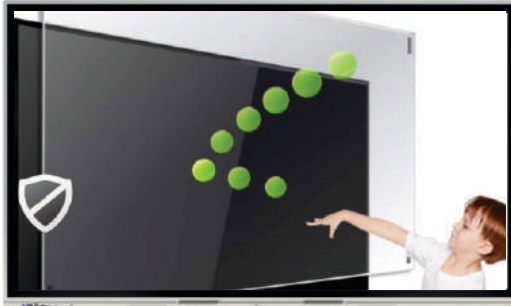

AiO Computer Hardware Features