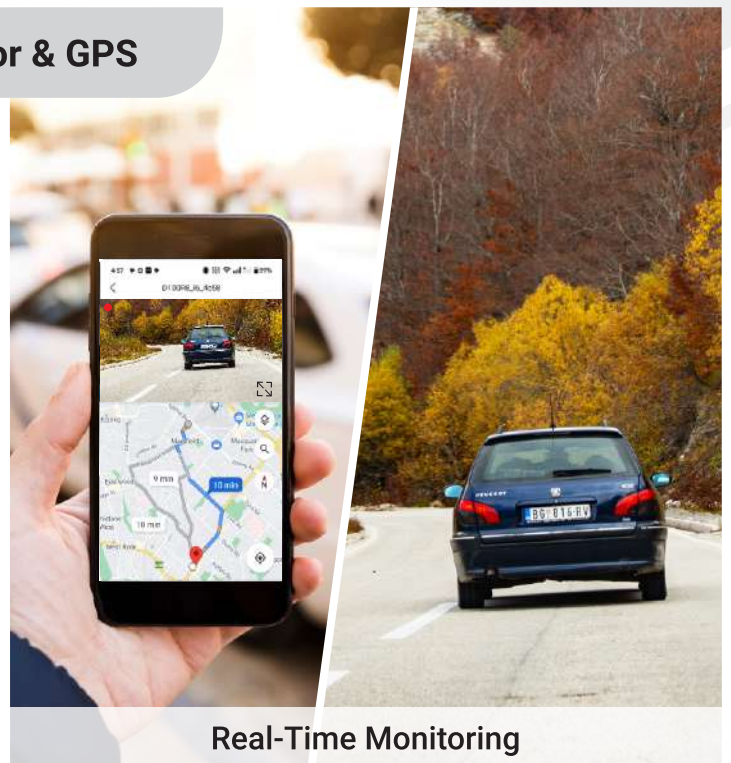

Built In G-Sensor

Speed Alert

TrueCloud Plus Mobile App

Dual Dash Camera with Built-in G-Sensor & GPS

Real-Time Monitoring

3MP Wi-Fi Video Door Bell

"Hello your package has arrived."

"Please, wait I will be there"