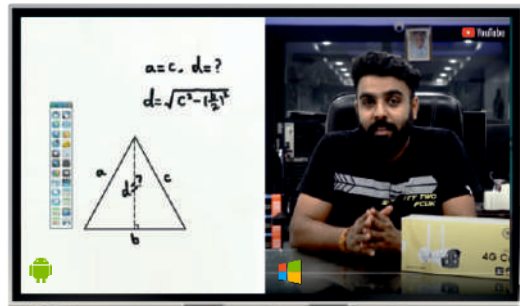

EDUCATION

CONFERENCEING

ENTERTAINMENT

AiO Computer Hardware Features

4mm Toughened & Heat Tempered Glass

Infinite White Board with Palm Rest Writing feature

Smart Hand & Touch Gestures for various operations & functions