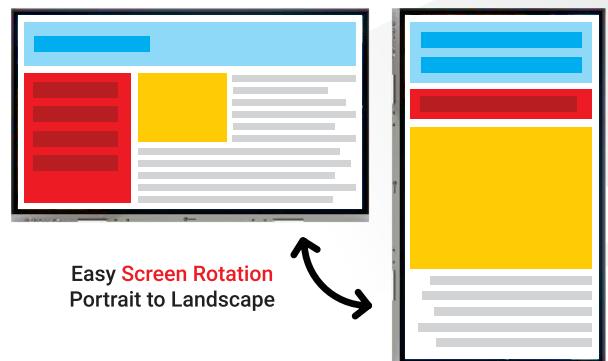

EDUCATION

CONFERENCEING

ENTERTAINMENT

AiO Computer Hardware Features

4mm Toughened & Heat Tempered Glass

Infinite White Board with Palm Rest Writing feature

Smart Hand & Touch Gestures for various operations & functions

Smart Split Screen with Dual OS (Android + Windows)

Wireless Screen Sharing for up to 9 various devices

Easy Screen Rotation Portrait to Landscape

55" to 110"
SCREEN SIZE

Widest range of sizes to best suit your requirements