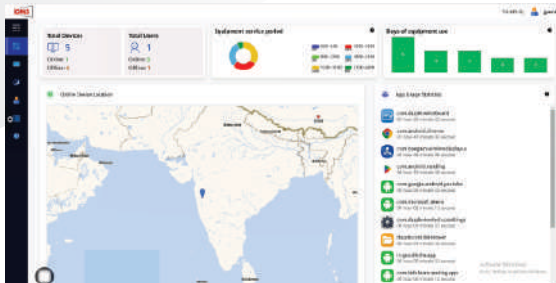

MASTERFUL AND METICULOUS MANAGEMENT

- Remote Real-time Screen Control / View / Screenshot
- Application Management - Enable / Disable / Run / Uninstall
- Adjust Parameters - Brightness, Volume, Source, Languages
- Power management - Turn On/Off, Restart, Display On/Off
- Screen Lock Management - Lock, Un-Lock, Set Screen Lock
- Device-level usage history and reports

Interactive Device Management System

Remotely control your Display devices at various locations

Gain control of the software and apps on all the devices